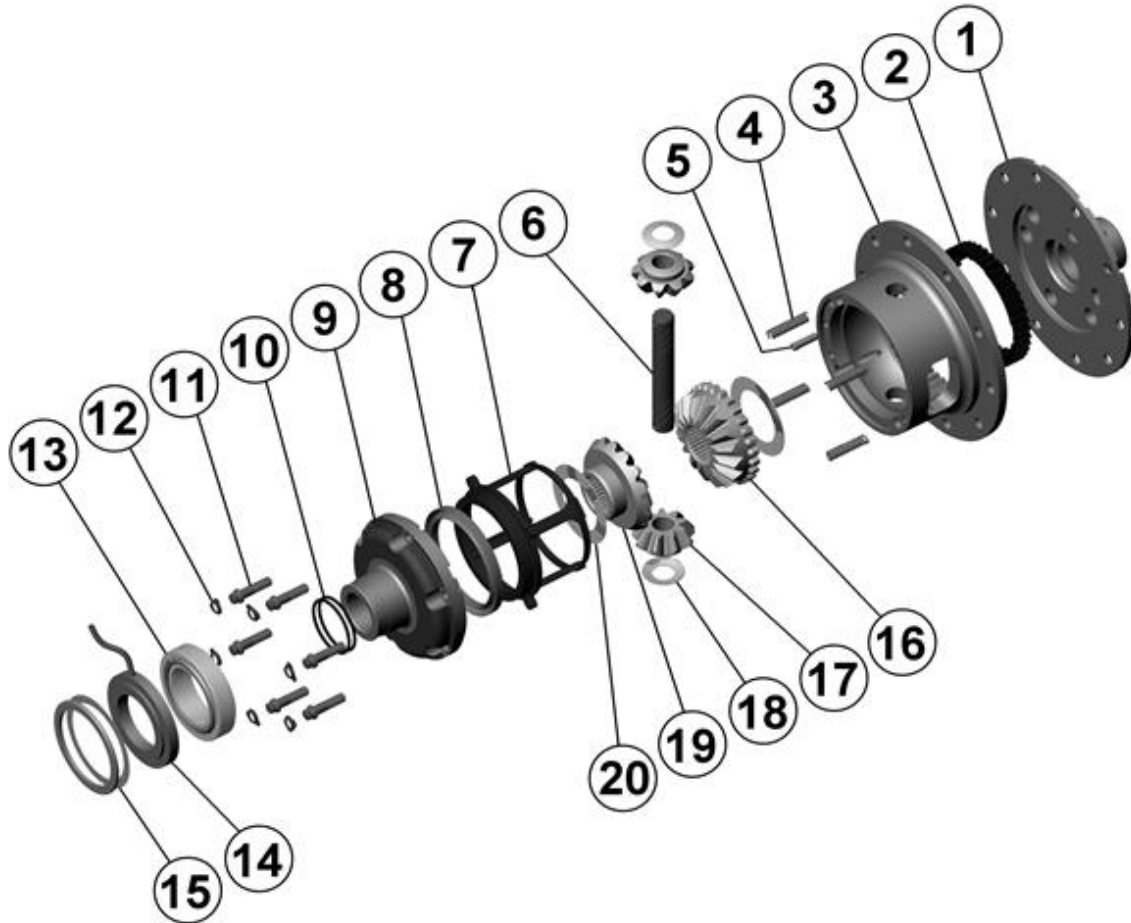

RD10

GM 10 Bolt, 8.5", 28 SPL **

****THIS MODEL WAS SUPERSEDED BY RD83, CROSSED OUT PARTS NOT AVAILABLE**

PARTS LIST

ITEM #	QTY	DESCRIPTION	PART #	NOTES
01	1	FLANGE CAP	020902	
02	1	CLUTCH GEAR	050301	
03	1	DIFFERENTIAL CASE	010905	
04	1	RETURN SPRING (PK OF 4)	150101SP	
05	1	RETAINING PIN SET (PK OF 4)	120301SP	
06	1	LONG CROSS SHAFT	060204SP	
07	1	PISTON	040301	
08	1	U-RING	160301SP	
09	1	CYLINDER CAP ASSEMBLY	030113	
10	1	SEAL HOUSING O-RINGS (PK OF 2)	160206-2	1
11	1	CYL CAP RETAINING BOLT (PK OF 8)	200205SP	
12	1	LOCKING TAB (8mm) (PK OF 8)	150401SP	
13	1	TAPERED ROLLER BEARING	160105	2
14	1	SEAL HOUSING KIT	080601SP	
15	1	SHIM KIT	SHK003	
16	1	SPLINED SIDE GEAR	SEE NOTE	3
17	2	PINION GEAR	SEE NOTE	3
18	1	PINION THRUST WASHER(PK OF 4)	151103SP	
19	1	SIDE GEAR	SEE NOTE	3
20	1	S GEAR THRUST WASHER (PK OF 2)	151003SP	
*	1	C-CLIP KIT	CCK003	
*	1	BULKHEAD FITTING KIT	170102	
*	1	PUSH-IN FITTING (5mm to 1/8"BSPP)	170201SP	
*	1	AIR LINE (5mm DIA X 6m LONG)	170301SP	
*	1	SOLENOID VALVE (12V)	180103	
*	1	SWITCH RR LOCKER	180224	
*	1	CABLE TIE (PK OF 25)	180305	
*	1	OPERATING & SERVICE MANUAL	210200	
*	1	INSTALLATION GUIDE	210210	

* *Not illustrated in exploded view*

NOTES

- 1 For replacement O-rings use only BS130 Viton 75.
- 2 For replacement bearing use Timken#LM501349 / LM501310.
- 3 Available only as complete 4 gear set #728D012C
- For information on RD10 models with 4 cylinder cap bolts, contact ARB.
- Ring gear bolts are 7/16" - 20 left-hand thread, and must be removed in a clockwise direction.

RD10

GM 10 Bolt, 8.5", 28 SPL**

****THIS MODEL WAS SUPERSEDED BY RD83, CROSSED OUT PARTS NOT AVAILABLE**

EXPLODED DIAGRAM

SPECIFICATIONS

Axle Spline	28 tooth, Ø30.5mm [1.20"]
Ratio Supported	2.73:1 & up
Ring Gear ID	127.0mm [5.00"]
Ring Gear OD	216mm [8.5"]
Ring Gear Bolts	10 bolts on Ø156mm [6.14"]
Ring Gear Torque	88Nm [65 ft-lb]
Backlash	0.15-0.25mm [0.006-0.010"]
Bearing Cap Torque	81Nm [60 ft-lb]