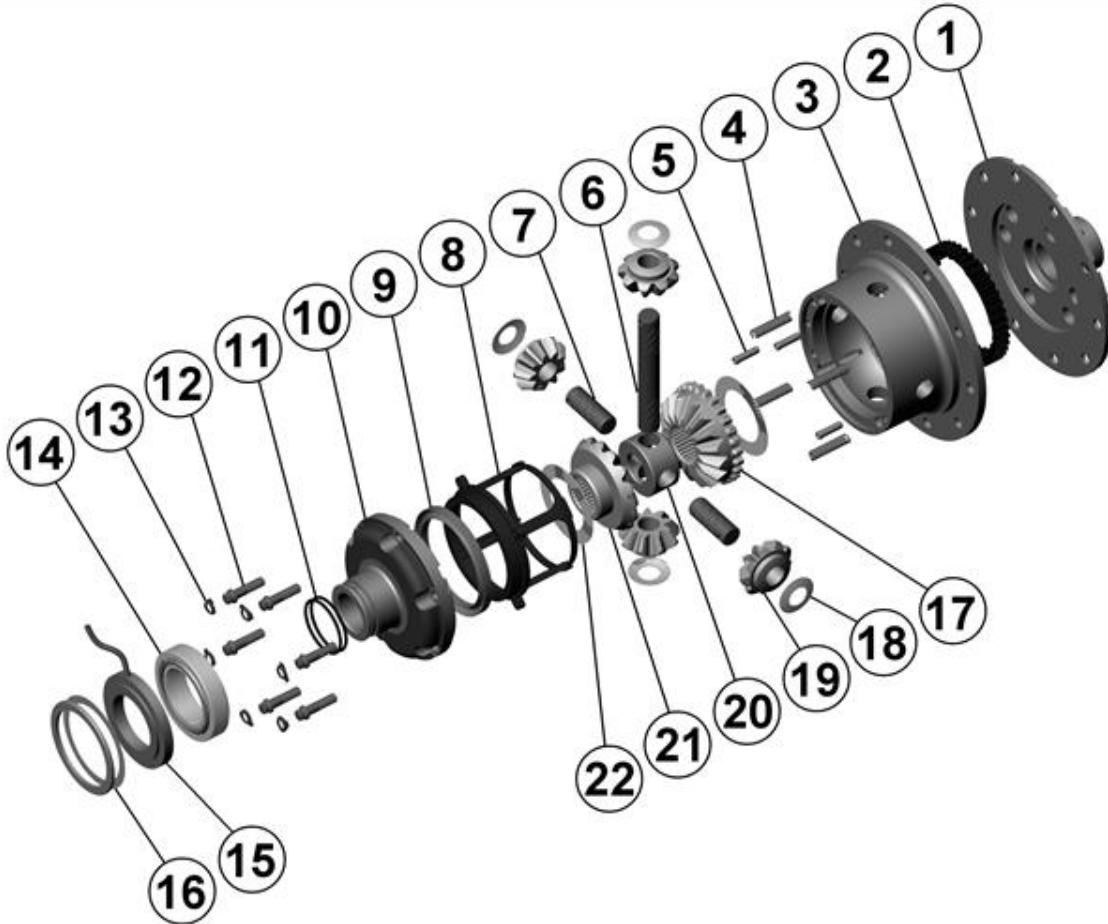

RD115

Dana 70HD,37 SPL,4.56 & UP

****THIS MODEL WAS SUPERSEDED BY RD174, CROSSED OUT PARTS NOT AVAILABLE**

PARTS LIST

ITEM #	QTY	DESCRIPTION	PART #	NOTES
01	1	FLANGE CAP	022501	
02	1	CLUTCH GEAR	050401	
03	1	DIFFERENTIAL CASE	012401	
04	1	RETURN SPRING (PK OF 4)	150101SP	
05	1	RETAINING PIN SET (PK OF 4)	120301SP	
06	1	LONG CROSS SHAFT	060703	
07	2	SHORT CROSS SHAFT	060802	
08	1	PISTON	040501SP	
09	1	BONDED SEAL	160703SP	
10	1	CYLINDER CAP	031203	
11	1	SEAL HOUSING O-RING (PK OF 2)	160220-2	1
12	1	CYL CAP RETAINING BOLT (PK OF 8)	200205SP	
13	1	LOCKING TAB (8mm) (PK OF 8)	150401SP	
14	1	TAPERED ROLLER BEARING	160113	2
15	1	SEAL HOUSING KIT	080703SP	
16	1	SHIM KIT	SHK006	
*	1	MASTER SHIM	150336	
17	1	SPLINED SIDE GEAR	SEE NOTE	3
18	1	PINION THRUST WASHER (PK OF 4)	151104 SP	
19	4	PINION GEAR	SEE NOTE	3
20	1	SPIDER BLOCK	070401SP	
21	1	SIDE GEAR	SEE NOTE	3
22	1	S GEAR THRUST WASHER (PK OF 2)	151004SP	
*	1	BULKHEAD FITTING KIT (O-RING TYPE)	170111	
*	1	PUSH-IN FITTING (5mm to 1/8"BSPP)	170201SP	
*	1	AIR LINE (5mm DIA X 6m LONG)	170301SP	
*	1	SOLENOID VALVE (12V)	180103	
*	1	SWITCH FR OR RR LOCKER	180225	
*	1	CABLE TIE (PK OF 25)	180305	
*	1	OPERATING & SERVICE MANUAL	210200	
*	1	INSTALLATION GUIDE	2102115	

* *Not illustrated in exploded view*

NOTES

- 1 For replacement O-rings use only BS141 Viton 75.
- 2 For replacement bearing use Timken part # 39250 / 39412.
- 3 Available only as complete 6 gear set # 728E051

RD115

Dana 70HD,37 SPL,4.56 & UP

****THIS MODEL WAS SUPERSEDED BY RD174, CROSSED OUT PARTS NOT AVAILABLE**

EXPLODED DIAGRAM

SPECIFICATIONS

Axle Spline	37 tooth, Ø40.6mm [1.60"]
Ratio Supported	4.56:1 & up
Ring Gear ID	174.9mm [6.89"]
Ring Gear OD	267mm [10.5"]
Ring Gear Bolts	12 bolts on Ø203mm [8.00"]
Ring Gear Torque	149Nm [110 ft-lb]
Backlash	0.15-0.25mm [0.006-0.010"]
Bearing Cap Torque	108Nm [80 ft-lb]
Carrier Bearing OD	104.78mm [4.125"]