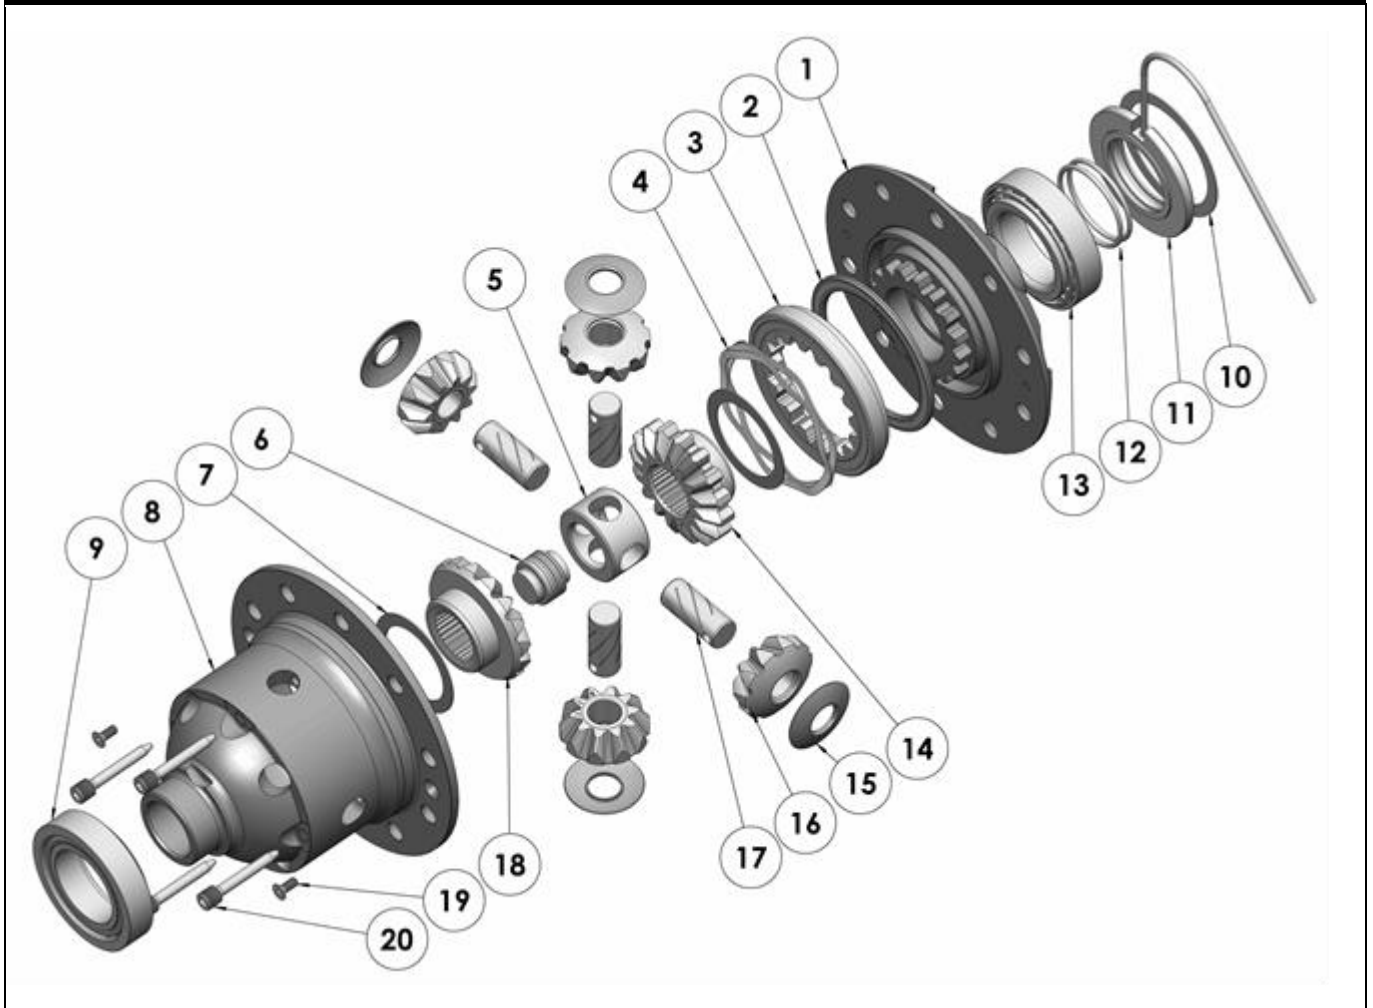

RD123

Mazda 8",RR,shim adjusted

PARTS LIST

ITEM #	QTY	DESCRIPTION	PART #	NOTES
1	1	FLANGE CAP KIT	028508SP	
2	1	BONDED SEAL	160701SP	
3	1	CLUTCH GEAR & WAVESPRING KIT	050903SP	
4	1	WAVESPRING	150702SP	
5	1	SPIDER BLOCK	070503SP	
6	1	THRUST BLOCK	110505SP	
*	1	THRUST BLOCK	110508SP	
7	2	SIDE GEAR THRUST WASHER	SEE NOTE	3
8	1	DIFFERENTIAL CASE	013108SP	
9	1	TAPERED ROLLER BEARING	NOT SUPPLIED	
10	1	SHIM KIT	SHK008	
11	1	SEAL HOUSING KIT	081804SP	
12	1	SEAL HOUSING O-RINGS (PK OF 2)	160235-2	1
13	1	TAPERED ROLLER BEARING	NOT SUPPLIED	
14	1	SPLINED SIDE GEAR	SEE NOTE	2
15	4	PINION THRUST WASHER	SEE NOTE	3
16	4	PINION GEAR	SEE NOTE	2
17	4	SHORT CROSS SHAFT	061402SP	
18	1	SIDE GEAR	SEE NOTE	2
19	1	COUNTERSUNK SCREW (PK OF 2)	200213SP	
20	1	RETAINING PIN SET (PK OF 4)	120601SP	
*	1	BULKHEAD FITTING KIT (BANJO TYPE)	170114	4
*	1	AIR LINE (6mm DIA X 6m LONG)	170314	4
*	1	SOLENOID VALVE (12V)	180103	
*	1	SWITCH RR LOCKER	180224	
*	1	CABLE TIE (PK OF 25)	180305	
*	1	OPERATING & SERVICE MANUAL	210200	
*	1	INSTALLATION GUIDE	2102123	

* *Not illustrated in exploded view*

NOTES

- 1 For replacement O-rings use only BS133 Viton 75.
- 2 Available only as complete 6 gear set # 728J061
- 3 Available only as complete thrust washer kit #730J01
- 4 All diffs produced before serial #17070001 came with 5mm air connection system. For information contact ARB.
- Not suitable for adjuster nut type third member.
- Newer shim type third member made by Dana Spicer will retrofit to older shafts and banjo.

RD123

Mazda 8",RR,shim adjusted

EXPLODED DIAGRAM**SPECIFICATIONS**

Axle Spline	30 tooth
Ratio Supported	All
Ring Gear ID	121.3mm [4.77"]
Ring Gear OD	205.5mm [8.09"]
Ring Gear Bolts	10 bolts on Ø146.25 [5.75"]
Ring Gear Torque	95Nm [70 ft-lb]
Backlash	0.15-0.25mm [0.006-0.010"]
Bearing Cap Torque	81Nm [60 ft-lb]