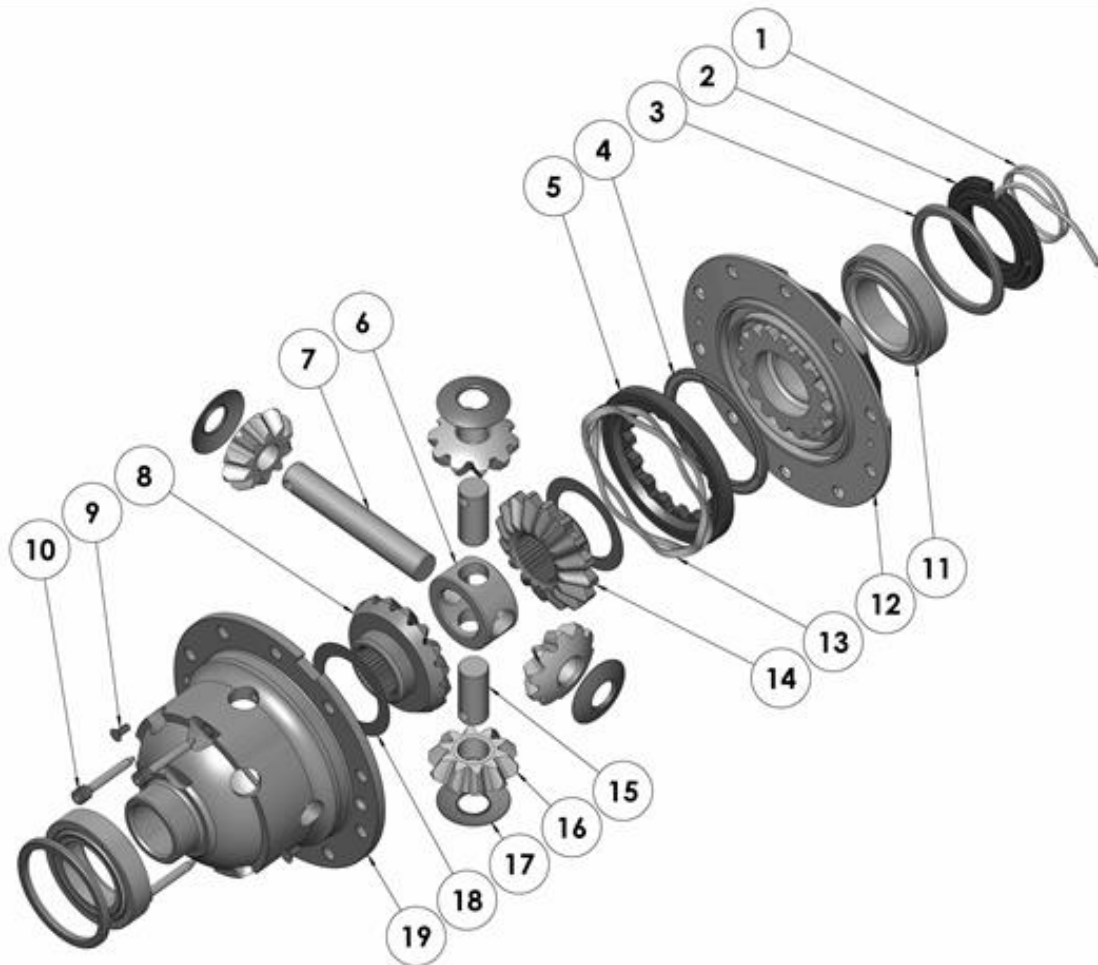

### PARTS LIST

ITEM #	QTY	DESCRIPTION	PART #	NOTES
01	1	SEAL HOUSING O-RINGS (PK OF 2)	160207-2	1
02	1	SEAL HOUSING KIT	081808SP	
03	1	SHIM KIT	SHK001	
*	1	MASTER SHIM	150330	
04	1	BONDED SEAL	160703SP	
05	1	CLUTCH GEAR & WAVESPRING KIT	050904SP	4
06	1	SPIDER BLOCK	070201SP	
07	1	LONG CROSS SHAFT	060204SP	
08	1	SIDE GEAR	SEE NOTE	2
09	1	COUNTERSUNK SCREW (PK OF 2)	200213SP	
10	1	RETAINING PIN SET (PK OF 4)	120601SP	
11	-	TAPERED ROLLER BEARING	NOT SUPPLIED	
12	1	FLANGE CAP KIT	027315SP	
13	1	WAVESPRING	150704SP	
14	1	SPLINED SIDE GEAR	SEE NOTE	2
15	2	SHORT CROSS SHAFT	060403SP	
16	4	PINION GEAR	SEE NOTE	2
17	4	PINION THRUST WASHER	SEE NOTE	3
18	2	SIDE GEAR THRUST WASHER	SEE NOTE	3
19	1	DIFFERENTIAL CASE	013015SP	
*	1	BULKHEAD FITTING KIT (BANJO TYPE)	170114	5
*	1	AIR LINE (6mm DIA X 6m LONG)	170314	5
*	1	SOLENOID VALVE (12V)	180103	
*	1	SWITCH RR LOCKER	180224	
*	1	CABLE TIE (PK OF 25)	180305	
*	1	OPERATING & SERVICE MANUAL	210200	
*	1	INSTALLATION GUIDE	2102137	

\* *Not illustrated in exploded view*

### NOTES

- 1 For replacement O-rings use only BS136 Viton 75.
- 2 Available only as complete 6 gear set # 728H161
- 3 Available only as complete thrust washer kit #730H01
- 4 Always bench test both engagement and disengagement of the clutch gear before reinstalling *Air Locker* into the vehicle.
- 5 All diffs produced before serial #17070001 came with 5mm air connection system. For information contact ARB.
- Refer to pinion modification tech note ([Sec. 5.6](#)).

**RD137**

Nissan Pathfinder R51,33 SPL,RR

**EXPLODED DIAGRAM****SPECIFICATIONS**

Axle Spline	33 tooth, Ø33.3mm [1.31"]
Ratio Supported	Not 3.36:1 (unconfirmed)
Ring Gear ID	146.0mm [5.75"]
Ring Gear Bolt Size	13mm
Ring Gear Bolts	12 bolts on Ø176mm [6.93"]
Ring Gear Torque	203Nm [150 ft-lb]
Backlash	0.15-0.20mm [0.006-0.008"]
Bearing Cap Torque	99Nm [73 ft-lb]