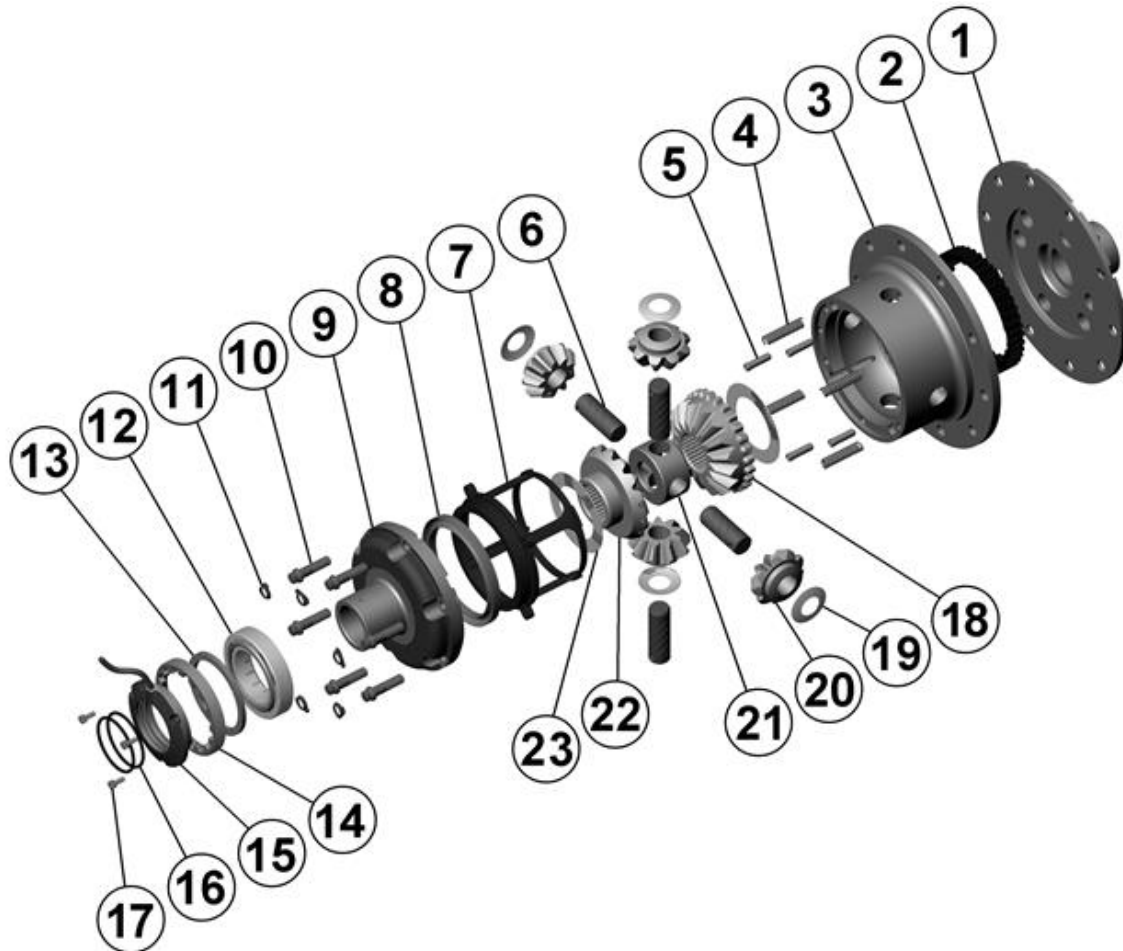

RD144

Nissan H260,34 SPL

****THIS MODEL WAS SUPERSEDED BY RD214, CROSSED OUT PARTS NOT AVAILABLE**

PARTS LIST

ITEM #	QTY	DESCRIPTION	PART #	NOTES
01	1	FLANGE CAP	023201	
02	1	CLUTCH GEAR	050401	
03	1	DIFFERENTIAL CASE	012901	
04	1	RETURN SPRINGS (PK OF 4)	150101SP	
05	1	RETAINING PIN SET (PK OF 4)	120301SP	
06	4	SHORT CROSS SHAFT	060802	
07	1	PISTON	040501SP	
08	1	BONDED SEAL	160703SP	
09	1	CYLINDER CAP ASSEMBLY	031202	
10	1	CYL CAP RETAINING BOLT (PK OF 8)	200205SP	
11	1	LOCKING TAB (8mm) (PK OF 8)	150401SP	
12	1	TAPERED ROLLER BEARING	NOT SUPPLIED	
13	1	CLAMPING PLATE	090301	
14	1	ADJUSTER NUT	100501SP	
15	1	SEAL HOUSING KIT	081201SP	
16	1	SEAL HOUSING O-RINGS (PK OF 2)	160227-2	1
17	4	SEAL HOUSING SCREW	200501	
18	1	SPLINED SIDE GEAR	SEE NOTE	2
19	1	PINION THRUST WASHER (PK OF 4)	151104SP	
20	4	PINION GEAR	SEE NOTE	2
21	1	SPIDER BLOCK	070401	
22	1	SIDE GEAR	SEE NOTE	2
23	1	S GEAR THRUST WASHER (PK OF 2)	151007SP	
*	1	BULKHEAD FITTING KIT (O-RING TYPE)	170111	
*	1	PUSH-IN FITTING (5mm to 1/8" BSPP)	170201SP	
*	1	AIR LINE (5mm DIA X 6m LONG)	170301SP	
*	1	SOLENOID VALVE (12V)	180103	
*	1	SWITCH RR LOCKER	180224	
*	1	CABLE TIE (PK OF 25)	180305	
*	1	OPERATING & SERVICE MANUAL	210200	
*	1	INSTALLATION GUIDE	2102144	

* *Not illustrated in exploded view*

NOTES

- 1 For replacement O-rings use only BS138 Viton 75.
- 2 Available only as complete 6 gear set # 728E074
- Refer to seal housing set-up tech note ([Section 5.1](#)).
- For H260 with 37 spline axles, refer to RD70 ([Section 2.70](#)).

RD144

Nissan H260,34 SPL

****THIS MODEL WAS SUPERSEDED BY RD214, CROSSED OUT PARTS NOT AVAILABLE**

EXPLODED DIAGRAM

SPECIFICATIONS

Axle Spline	34 tooth, Ø34.8mm [1.37"]
Ratio Supported	All
Ring Gear ID	165.1mm [6.50"]
Ring Gear Bolts	10 bolts on Ø200mm [7.87"]
Ring Gear Bolt Size	14mm
Ring Gear Torque	212Nm [156 ft-lb]
Backlash	0.15-0.20mm [0.006-0.008"]
Bearing Cap Torque	88Nm [65 ft-lb]