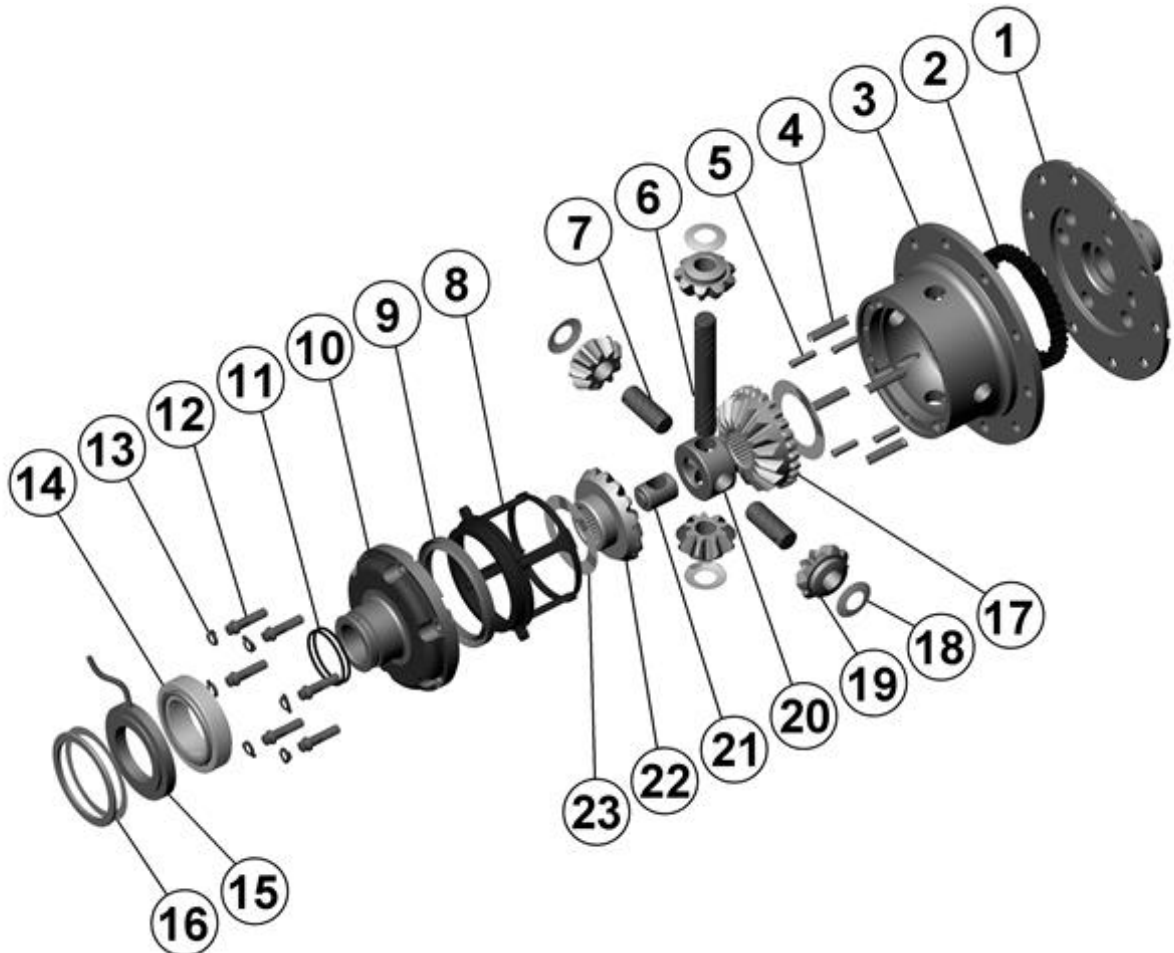

RD19

Dana 44,19 SPL,3.73 & DN**

****THIS MODEL IS NO LONGER IN PRODUCTION, CROSSED OUT PARTS ARE UNAVAILABLE**

PARTS LIST

ITEM #	QTY	DESCRIPTION	PART #	NOTES
01	1	FLANGE CAP	020602	
02	1	CLUTCH GEAR	050102	
03	1	DIFFERENTIAL CASE	010604	
04	1	RETURN SPRINGS (PK OF 4)	150101SP	
05	1	RETAINING PIN SET (PK OF 2)	120102SP	
*	1	RETAINING PIN SET (PK OF 2)	120302SP	
06	1	LONG CROSS SHAFT	060403	
07	2	SHORT CROSS SHAFT	060303	
08	1	PISTON	040103SP	
09	1	BONDED SEAL	160701SP	
10	1	CYLINDER CAP	030410	
11	1	SEAL HOUSING O-RINGS (PK OF 2)	160205-2	1
12	1	CYL CAP RETAINING BOLT (PK OF 8)	200205SP	
13	1	LOCKING TAB (8mm) (PK OF 8)	150401SP	
14	1	TAPERED ROLLER BEARING	160101	2
15	1	SEAL HOUSING KIT	080301SP	
16	1	SHIM KIT	SHK004	
17	1	SPLINED SIDE GEAR	SEE NOTE	3
18	1	PINION THRUST WASHER (PK OF 4)	151101SP	
19	4	PINION GEAR	SEE NOTE	3
20	1	SPIDER BLOCK	070101SP	
21	1	THRUST BLOCK	110202SP	
22	1	SIDE GEAR	SEE NOTE	3
23	1	S GEAR THRUST WASHER (PK OF 2)	151003SP	
*	1	BULKHEAD FITTING KIT (O-RING TYPE)	170111	
*	1	PUSH-IN FITTING (5mm to 1/8"BSPP)	170201SP	
*	1	AIR LINE (5mm DIA X 6m LONG)	170301SP	
*	1	SOLENOID VALVE (12V)	180103	
*	1	SWITCH RR LOCKER	180224	
*	1	CABLE TIE (PK OF 25)	180305	
*	1	OPERATING & SERVICE MANUAL	210200	
*	1	INSTALLATION GUIDE	210219	

* *Not illustrated in exploded view*

NOTES

- 1 For replacement O-rings use only BS132 Viton 75.
- 2 For replacement bearing use Timken part # LM104949 / LM104912.
- 3 Available only as complete 6 gear set # 728B051
- For information on RD19 models with 4 cylinder cap bolts, contact ARB.

RD19

Dana 44,19 SPL,3.73 & DN**

****THIS MODEL IS NO LONGER IN PRODUCTION, CROSSED OUT PARTS ARE UNAVAILABLE**

EXPLODED DIAGRAM

SPECIFICATIONS

Axle Spline	19 tooth, Ø31.8mm [1.25"]
Ratio Supported	3.73:1 & down
Ring Gear ID	141.3mm [5.56"]
Ring Gear OD	216mm [8.5"]
Ring Gear Bolts	10 bolts on Ø168mm [6.61"]
Ring Gear Torque	75Nm [55 ft-lb]
Backlash	0.15-0.25mm [0.006-0.010"]
Bearing Cap Torque	81Nm [60 ft-lb]