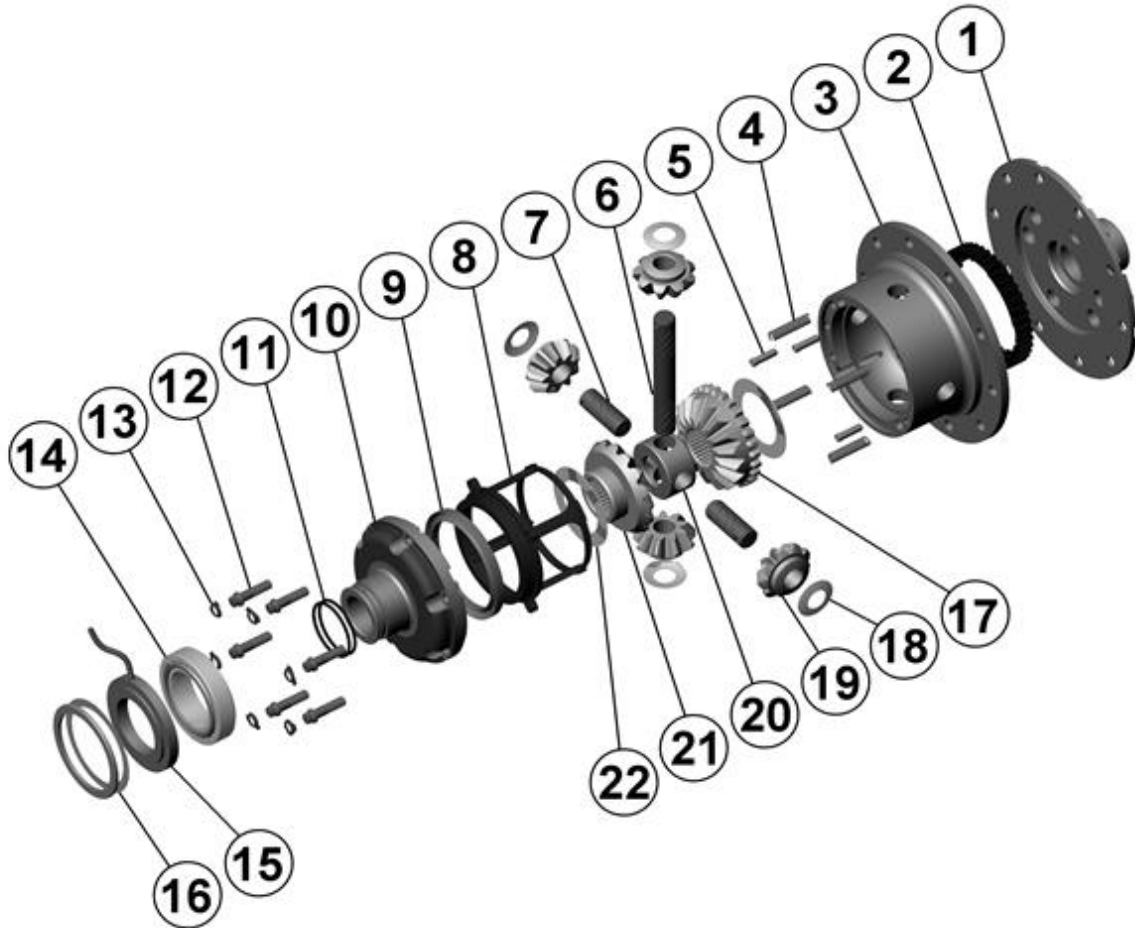

* *Not illustrated in exploded view*

NOTES

- 1 For replacement O-rings use only BS136 Viton 75.
- 2 For replacement bearing use Timken part # 387A / 382A.
- 3 Available only as complete 6 gear set # 728A051.
- For use with a ring and pinion ratio of 4.70:1 refer to RD32 ([Section 2.32](#)).
- For information on RD20 models with metal pistons, contact ARB.
- This axle suits Dana 60 cover assemblies.

RD20

Land Rover, Salisbury, 3.54:1

****THIS MODEL WAS SUPERSEDED BY RD161, CROSSED OUT PARTS NOT AVAILABLE**

EXPLODED DIAGRAM

SPECIFICATIONS

Axle Spline	24 tooth, Ø31.5mm [1.24"]
Ratio Supported	3.54:1
Ring Gear ID	162.0mm [6.38"]
Ring Gear Bolts	12 bolts on Ø191mm [7.50"]
Ring Gear Torque	136Nm [100 ft-lb]
Backlash	0.15-0.27mm [0.006-0.011"]
Bearing Cap Torque	134Nm [99 ft-lb]
Pre-load Amount	0.13mm [0.005"]