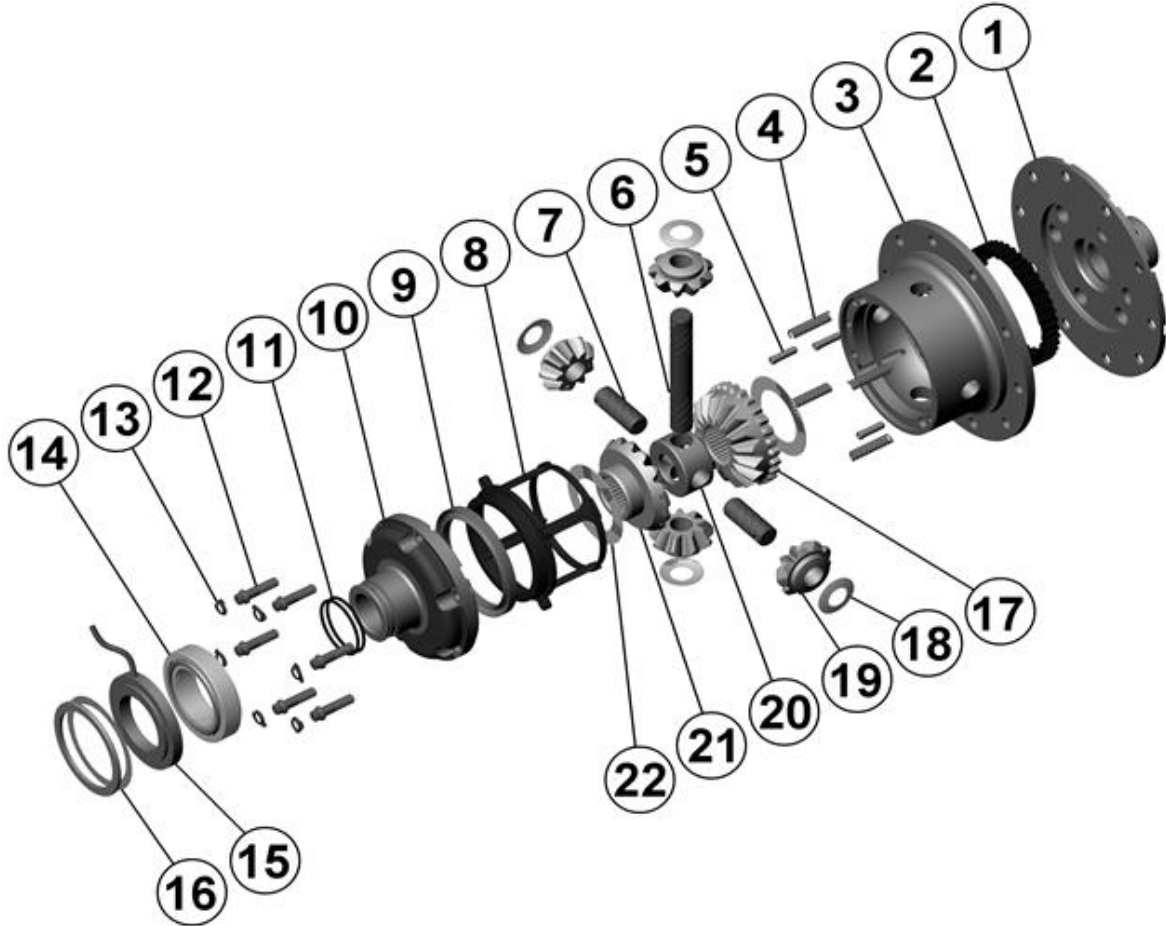

### PARTS LIST

ITEM #	QTY	DESCRIPTION	PART #	NOTES
01	1	FLANGE CAP	021102	
02	1	CLUTCH GEAR	050202	
03	1	DIFFERENTIAL CASE	011303	
04	1	RETURN SPRING (PK OF 4)	150101SP	
05	1	RETAINING PIN SET (PK OF 4)	120303SP	
06	1	LONG CROSS SHAFT	060205	
07	2	SHORT CROSS SHAFT	060402	
08	1	PISTON	040202SP	
09	1	ANNULAR SEAL	160905SP	
10	1	CYLINDER CAP	030503	
11	1	SEAL HOUSING O-RINGS (PK OF 2)	160207-2	1
12	1	CYL CAP RETAINING BOLT (PK OF 8)	200205SP	
13	1	LOCKING TAB (8mm) (PK OF 8)	150401SP	
14	1	TAPERED ROLLER BEARING	160107	2
15	1	SEAL HOUSING KIT	080701SP	
16	1	SHIM KIT	SHK001	
*	1	MASTER SHIM	150330	
17	1	SPLINED SIDE GEAR	SEE NOTE	3
18	1	PINION THRUST WASHER (PK OF 4)	151102SP	
19	4	PINION GEAR	SEE NOTE	3
20	1	SPIDER BLOCK	070201SP	
21	1	SIDE GEAR	SEE NOTE	3
22	1	S GEAR THRUST WASHER (PK OF 2)	151006SP	
*	1	BULKHEAD FITTING KIT (O-RING TYPE)	170111	
*	1	PUSH-IN FITTING (5mm to 1/8"BSPP)	170201SP	
*	1	AIR LINE (5mm DIA X 6m LONG)	170301SP	
*	1	SOLENOID VALVE (12V)	180103	
*	1	SWITCH RR LOCKER	180224	
*	1	CABLE TIE (PK OF 25)	180305	
*	1	OPERATING & SERVICE MANUAL	210200	
*	1	INSTALLATION GUIDE	210221	

### NOTES

- 1 For replacement O-ring use only BS136 Viton 75.
- 2 For replacement bearing use Timken part # 387A-382A
- 3 Available only as complete 6 gear set # 728A041
- For ratios of 4.10:1 and down refer to RD22 ([Section 2.22](#)).
- For information on RD21 models with metal pistons, contact ARB.

**RD21**

Dana 60,30 SPL,4.56 & UP

**\*\*THIS MODEL WAS SUPERSEDED BY RD162, CROSSED OUT PARTS NOT AVAILABLE**

### SPECIFICATIONS

Axle Spline	30 tooth, Ø33.3mm [1.31"]
Ratio Supported	4.56:1 & up
Ring Gear ID	162.0mm [6.38"]
Ring Gear OD	248mm [9.75"]
Ring Gear Bolts	12 bolts on Ø191mm [7.50"]
Ring Gear Torque	149Nm [110 ft-lb]
Backlash	0.15-0.25mm [0.006-0.010"]
Bearing Cap Torque	108Nm [80 ft-lb]