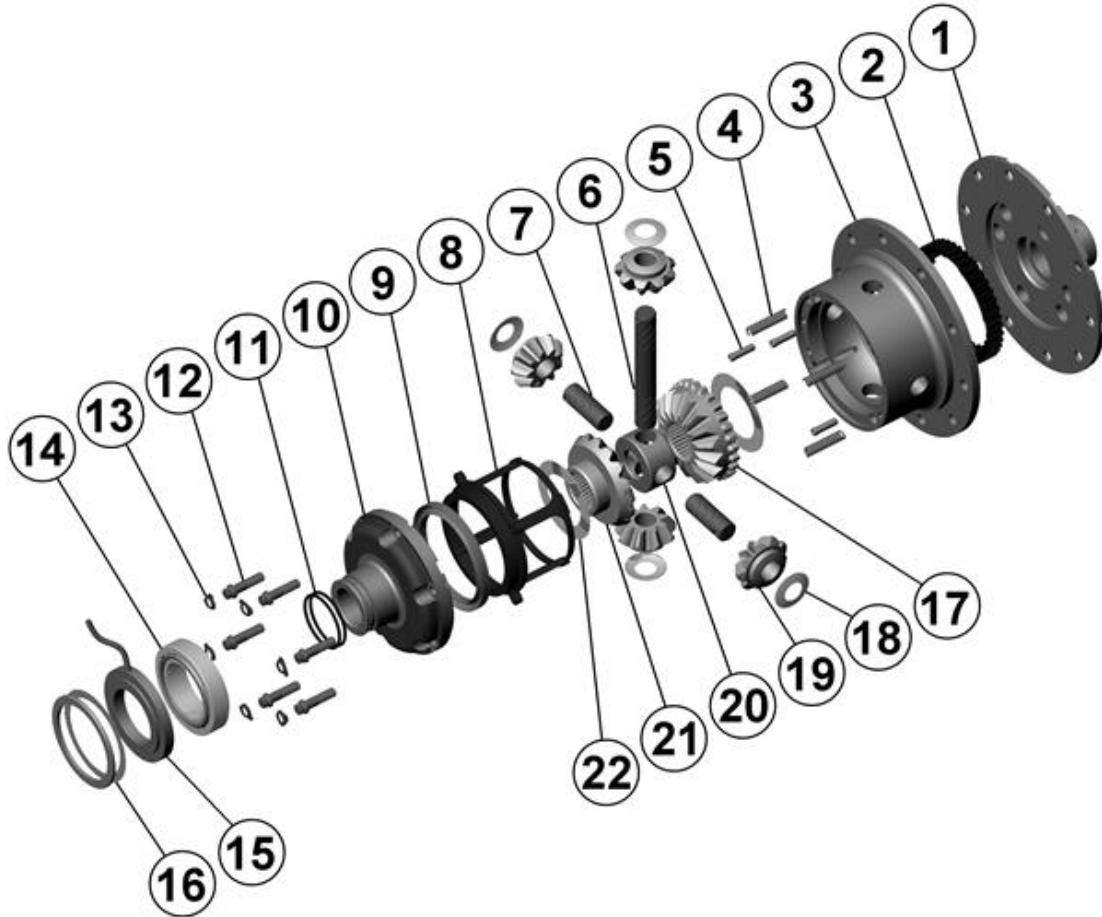

RD22

Dana 60,30 SPL,4.10 & DN

****THIS MODEL WAS SUPERSEDED BY RD163, CROSSED OUT PARTS NOT AVAILABLE**

PARTS LIST

ITEM #	QTY	DESCRIPTION	PART #	NOTES
01	1	FLANGE CAP	021101	
02	1	CLUTCH GEAR	050202	
03	1	DIFFERENTIAL CASE	011203	
04	1	RETURN SPRINGS (PK OF 4)	150101SP	
05	1	RETAINING PIN SET (PK OF 4)	120303SP	
06	1	LONG CROSS SHAFT	060205	
07	2	SHORT CROSS SHAFT	060402	
08	1	PISTON	040202SP	
09	1	ANNULAR SEAL	160905SP	
10	1	CYLINDER CAP	030503	
11	1	SEAL HOUSING O-RINGS (PK OF 2)	160207-2	1
12	1	CYL CAP RETAINING BOLT (PK OF 8)	200205SP	
13	1	LOCKING TAB (8mm) (PK OF 8)	150401SP	
14	1	TAPERED ROLLER BEARING	160107	2
15	1	SEAL HOUSING KIT	080701SP	
16	1	SHIM KIT	SHK001	
*	1	MASTER SHIM	150330	
17	1	SPLINED SIDE GEAR	SEE NOTE	3
18	1	PINION THRUST WASHER (PK OF 4)	151102SP	
19	4	PINION GEAR	SEE NOTE	3
20	1	SPIDER BLOCK	070201SP	
21	1	SIDE GEAR	SEE NOTE	3
22	1	S GEAR THRUST WASHER (PK OF 2)	151006SP	
*	1	BULKHEAD FITTING KIT (O-RING TYPE)	170111	
*	1	PUSH-IN FITTING (5mm to 1/8"BSPP)	170201SP	
*	1	AIR LINE (5mm DIA X 6m LONG)	170301SP	
*	1	SOLENOID VALVE (12V)	180103	
*	1	SWITCH RR LOCKER	180224	
*	1	CABLE TIE (PK OF 25)	180305	
*	1	OPERATING & SERVICE MANUAL	210200	
*	1	INSTALLATION GUIDE	210222	

* *Not illustrated in exploded view*

NOTES

- 1 For replacement O-rings use only BS136 Viton 75.
- 2 For replacement bearing use Timken part # 387A-382A.
- 3 Available only as complete 6 gear set # 728A041
- For ratios of 4.56:1 and up refer to RD21 ([Section 2.21](#)).
- For information on RD22 models with metal pistons, contact ARB.

RD22

Dana 60,30 SPL,4.10 & DN

****THIS MODEL WAS SUPERSEDED BY RD163, CROSSED OUT PARTS NOT AVAILABLE**

EXPLODED DIAGRAM

SPECIFICATIONS

Axle Spline	30 tooth, Ø33.3mm [1.31"]
Ratio Supported	4.10:1 & down
Ring Gear ID	162.0mm [6.38"]
Ring Gear OD	248mm [9.75"]
Ring Gear Bolts	12 bolts on Ø191mm [7.50"]
Ring Gear Torque	149Nm [110 ft-lb]
Backlash	0.15-0.25mm [0.006-0.010"]
Bearing Cap Torque	108Nm [80 ft-lb]