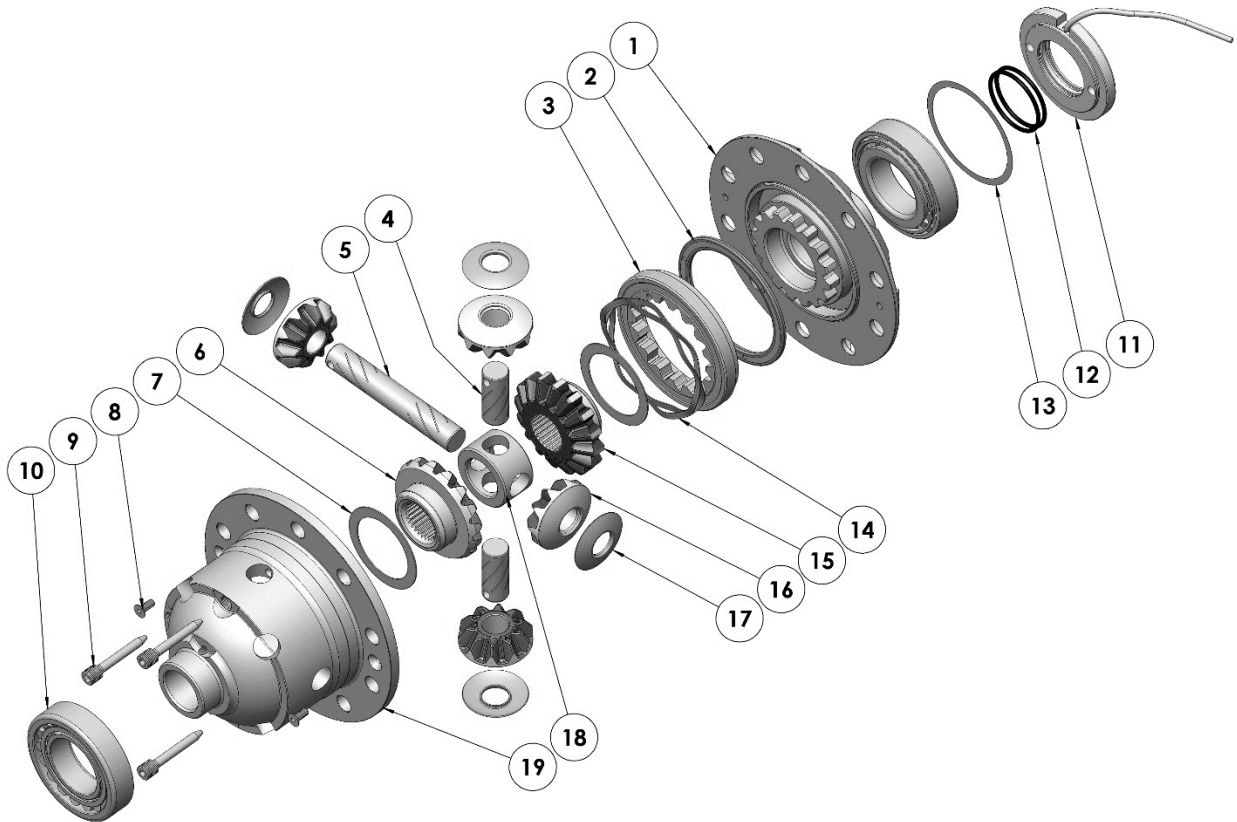

RD231

Nissan R180A,30 SPL,3.54 & DN

PARTS LIST

ITEM #	QTY	DESCRIPTION	PART #	NOTES
1	1	FLANGE CAP KIT	028517SP	
2	1	BONDED SEAL	160701SP	
3	1	CLUTCH GEAR & WAVESPRING KIT	050903SP	
4	2	SHORT CROSS SHAFT	061402SP	
5	1	LONG CROSS SHAFT	061302SP	
6	1	SIDE GEAR	SEE NOTE	2
7	2	SIDE GEAR THRUST WASHER	SEE NOTE	4
8	1	COUNTERSUNK SCREW (PK OF 2)	200213SP	
9	1	RETAINING PIN SET (PK OF 4)	120601SP	
10	*	TAPERED ROLLER BEARING	NOT SUPPLIED	
11	1	SEAL HOUSING KIT	081819SP	
12	2	SEAL HOUSING O-RINGS (PK OF 2)	160206-2	1
13	1	SHIM KIT	SHK008	
14	1	WAVESPRING	150702SP	
15	1	SPLINED SIDE GEAR	SEE NOTE	2
16	4	PINION GEAR	SEE NOTE	2
17	4	PINION THRUST WASHER	SEE NOTE	4
18	1	SPIDER BLOCK	070503SP	
19	1	DIFFERENTIAL CASE	013126SP	
*	1	BULKHEAD FITTING (BANJO TYPE)	170114	5
*	1	AIR LINE (6mm DIA X 6m LONG)	170314	5
*	1	SOLENOID VALVE (12V)	180103	
*	1	SWITCH FR LOCKER	180223	
*	1	CABLE TIE (PK OF 25)	180305	
*	1	OPERATION & SERVICE MANUAL	210200	
*	1	INSTALLATION GUIDE	2102231	

* *Not illustrated in exploded view*

NOTES

- 1 For replacement O-rings use only BS130 Viton 75.
- 2 Available only as complete 6 gear set # 728J061
- 3 Torque to 58.8 Nm [43 ft-lb], then tighten bolts additionally by turning 34° to 39° further.
- 4 Available only as complete thrust washer kit #730J01
- 5 All diffs produced before serial #17070001 came with 5mm air connection system. For information contact ARB.
- For ratios of 3.69:1 and up, refer to RD230 ([Section 2.230](#))

RD231

Nissan R180A,30 SPL,3.54 & DN

EXPLODED DIAGRAM

SPECIFICATIONS

Axle Spline	30 tooth, Ø30.8mm [1.21"]
Ratio Supported	3.54 & Down
Ring Gear ID	115.0mm [4.53"]
Ring Gear Bolts	10 bolts on Ø142mm [5.59"]
Ring Gear Bolt Size	12.2mm [0.48"]
Ring Gear Torque	SEE NOTE 3
Backlash	0.10-0.15mm [0.004"-0.006"]
Bearing Cap Torque	93 Nm [69 ft-lb]