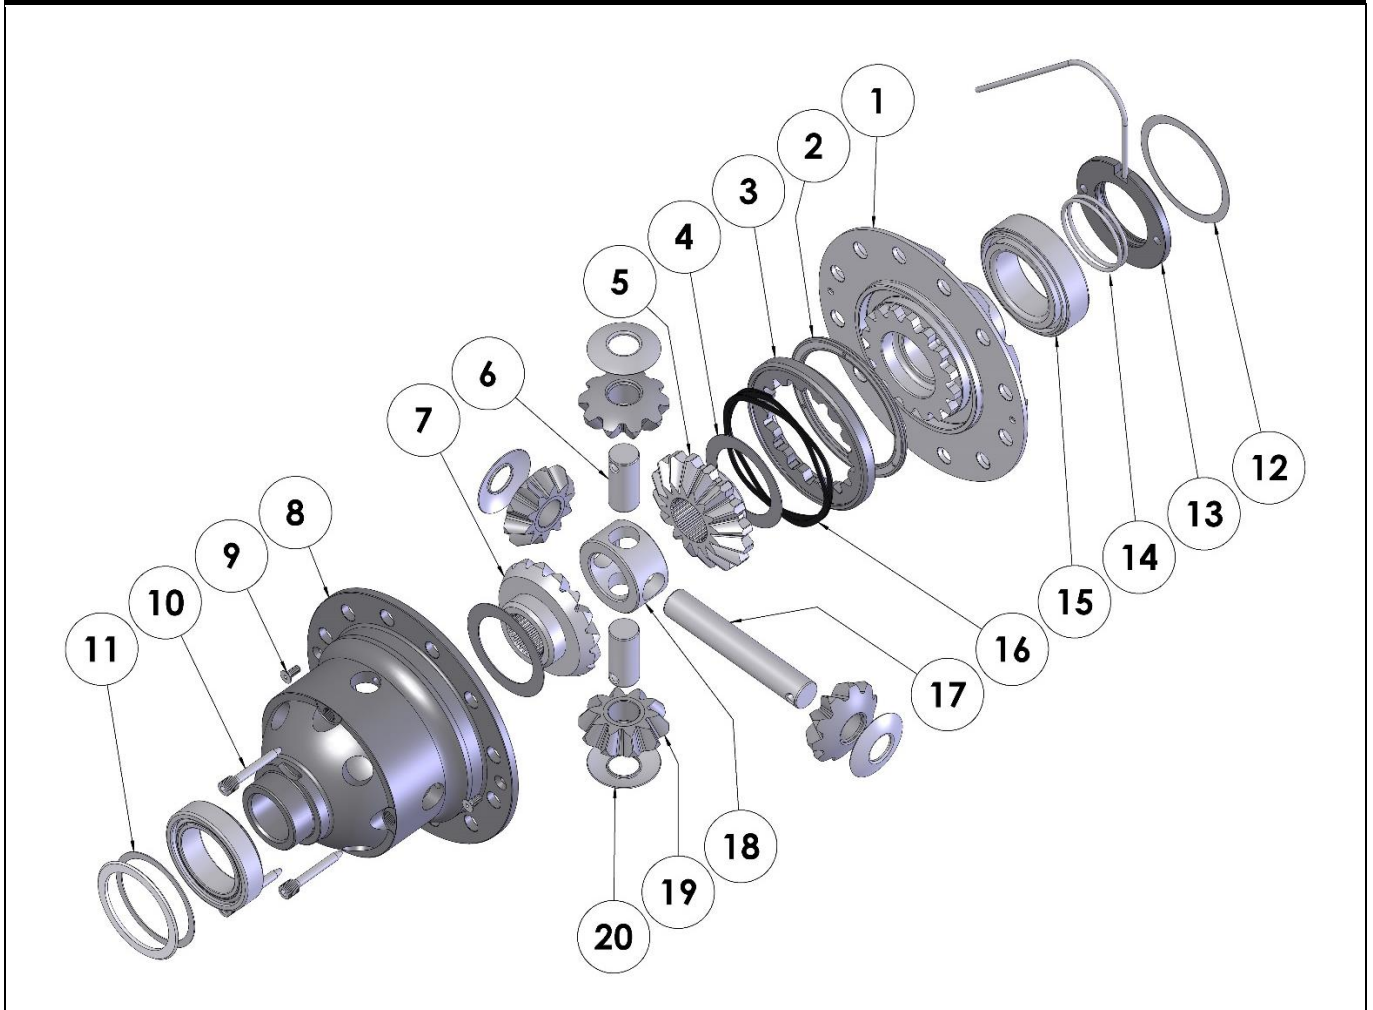

RD232

Toyota 8.9" RR, 32 SPL, 12 bolt RG, Shim Adjusted

PARTS LIST

ITEM #	QTY	DESCRIPTION	PART #	NOTES
01	1	FLANGE CAP KIT	027348SP	
02	1	BONDED SEAL	160702SP	
03	1	CLUTCH GEAR & WAVESPRING KIT	050906SP	
04	2	SIDE GEAR THRUST WASHER	SEE NOTE	3
05	1	SPLINED SIDE GEAR	SEE NOTE	2
06	2	SHORT CROSS SHAFT	060403SP	
07	1	SIDE GEAR	SEE NOTE	2
08	1	DIFFERENTIAL CASE	013048SP	
09	1	COUNTERSUNK SCREW (PK OF 2)	200213SP	
10	1	RETAINING PIN SET (PK OF 4)	120601SP	
11	1	SHIM KIT	SHK003	
12	1	SHIM KIT	SHK009	
13	1	SEAL HOUSING KIT	081814SP	
14	1	SEAL HOUSING O-RINGS (PK OF 2)	160207-2	1
15	1	TAPERED ROLLER BEARING	NOT SUPPLIED	4
16	1	WAVESPRING	150706SP	
17	1	LONG CROSS SHAFT	SEE NOTE	
18	1	SPIDER BLOCK	070201SP	
19	4	PINION GEAR	SEE NOTE	
20	4	PINION THRUST WASHER	SEE NOTE	3
*	1	BULKHEAD FITTING KIT (BANJO TYPE)	170114	5
*	1	AIR LINE (6mm DIA X 6m LONG)	170314	5
*	1	SOLENOID VALVE (12V)	180103	
*	1	SWITCH RR LOCKER	180224	
*	1	CABLE TIE (PK OF 25)	180305	
*	1	OPERATING & SERVICE MANUAL	210200	
*	1	INSTALLATION GUIDE	2102232	

* *Not illustrated in exploded view*

NOTES

- 1 For replacement O-rings use only BS136 Viton 75.
- 2 Available only as complete 6 gear set # 728H201
- 3 Available only as complete thrust washer kit #730H01
- 4 Toyota OEM carrier bearing PN: 90366-T0068 (Flange Cap Side, LHS)
90366-T0071 (Diff Case Side, RHS)
- 5 All diffs produced before serial #17070001 came with 5mm air connection system. For information contact ARB.

RD232

Toyota 8.9" RR, 32 SPL, 12 bolt RG, Shim Adjusted

EXPLODED DIAGRAM

SPECIFICATIONS

Axle Spline	32 tooth, Ø34.8mm [1.37"]
Ratio Supported	All
Ring Gear ID	140.95mm [5.55"]
Ring Gear OD	225mm [8.86"]
Ring Gear Bolts	12 bolts on Ø162.5mm [6.40"]
Ring Gear Torque	137Nm [101 ft-lb]
Backlash	0.15-0.25mm [0.006-0.010"]
Bearing Cap Torque	113Nm [83 ft-lb]