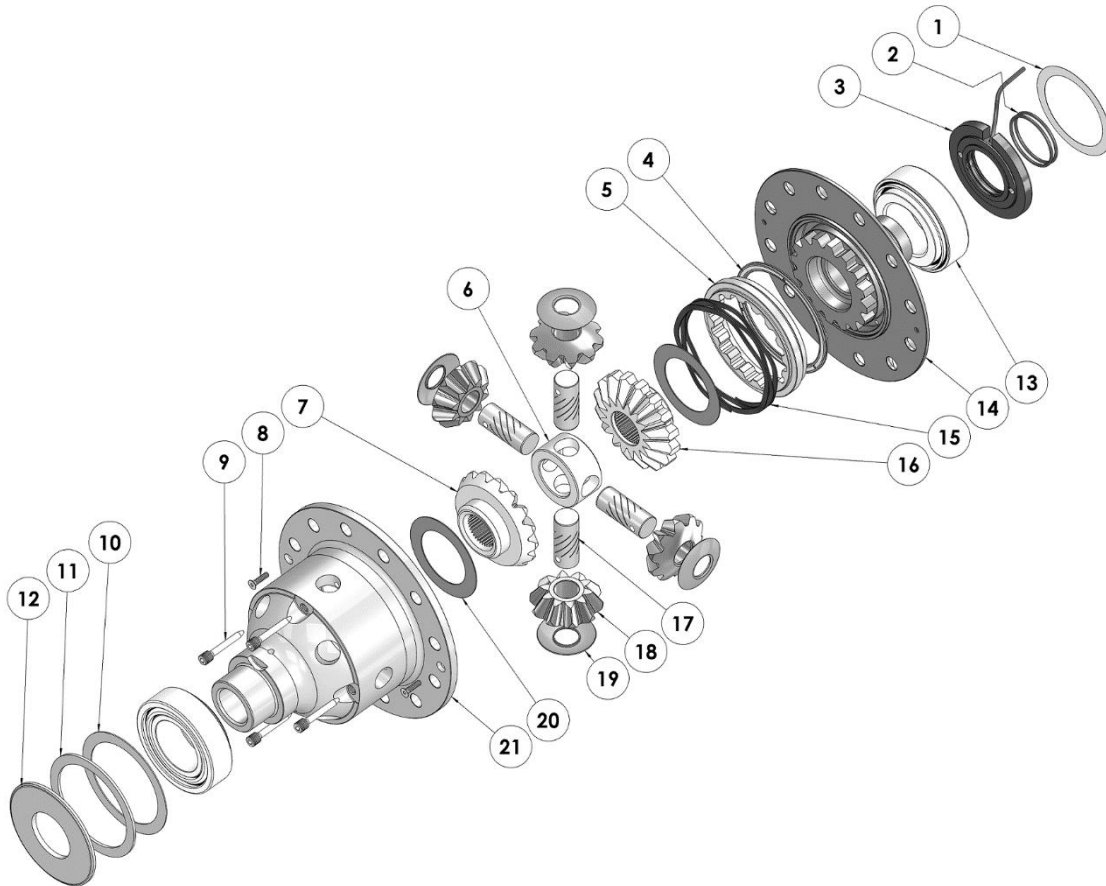

RD233

Dynatrac Prorock XD60, 40 SPL

PARTS LIST

ITEM #	QTY	DESCRIPTION	PART #	NOTES
1	-	SHIM KIT	NOT SUPPLIED	5
2	1	SEAL HOUSING O-RINGS (PK OF 2)	160248-2	1
3	1	SEAL HOUSING KIT	082108SP	
4	1	BONDED SEAL	160703SP	
5	1	CLUTCH GEAR & WAVESPRING KIT	050907SP	
6	1	SPIDER BLOCK	070402SP	
7	1	SIDE GEAR	SEE NOTE	3
8	1	COUNTERSUNK SCREW (PK OF 2)	200215SP	
9	1	RETAINING PIN SET (PK OF 4)	120601SP	
10	-	SHIM KIT	NOT SUPPLIED	5
11	1	2.5MM MASTER SHIM	150359	
12	1	5.0MM MASTER SHIIM	150358	
13	-	TAPERED ROLLER BEARING	NOT SUPPLIED	2
14	1	FLANGE CAP KIT	028620SP	
15	1	WAVESPRING	150707SP	
16	1	SPLINED SIDE GEAR	SEE NOTE	3
17	4	SHORT CROSS SHAFT	061601SP	
18	4	PINION GEAR	SEE NOTE	3
19	4	PINION THRUST WASHER	SEE NOTE	4
20	2	SIDE GEAR THRUST WASHER	SEE NOTE	4
21	1	DIFFERENTIAL CASE (SUITS WAVESPRING ONLY)	013232SP	
*	1	BULKHEAD FITTING KIT (BANJO TYPE)	170114	6
*	1	AIR LINE (6mm DIA X 6m LONG)	170314	6
*	1	SOLENOID VALVE (12V)	180103	
*	1	SWITCH RR LOCKER	180224	
*	1	CABLE TIE (PK OF 25)	180305	
*	1	OPERATING & SERVICE MANUAL	210200	
*	1	INSTALLATION GUIDE	2102233	

* *Not illustrated in exploded view*

NOTES

- 1 For replacement O-rings use only BS140 Viton 75.
- 2 For replacement bearing use Timken part # JM511946 / 511910.
- 3 Available only as complete 6 gear set # 728K051.
- 4 Available only as complete thrust washer kit #730K01.
- 5 Contact Dynatrac for suitable shim kit.
- 6 All diffs produced before serial #17070001 came with 5mm air connection system. For information contact ARB.

RD233

Dynatrac Prorock XD60, 40 SPL

EXPLODED DIAGRAM**SPECIFICATIONS**

Axle Spline	40 tooth, Ø43.4mm [1.71"]
Ratio Supported	Contact Dynatrac
Ring Gear ID	162.0mm [6.38"]
Ring Gear OD	Contact Dynatrac
Ring Gear Bolts	12 bolts on Ø190.6mm [7.50"]
Ring Gear Torque	Contact Dynatrac
Backlash	Contact Dynatrac
Bearing Cap Torque	Contact Dynatrac