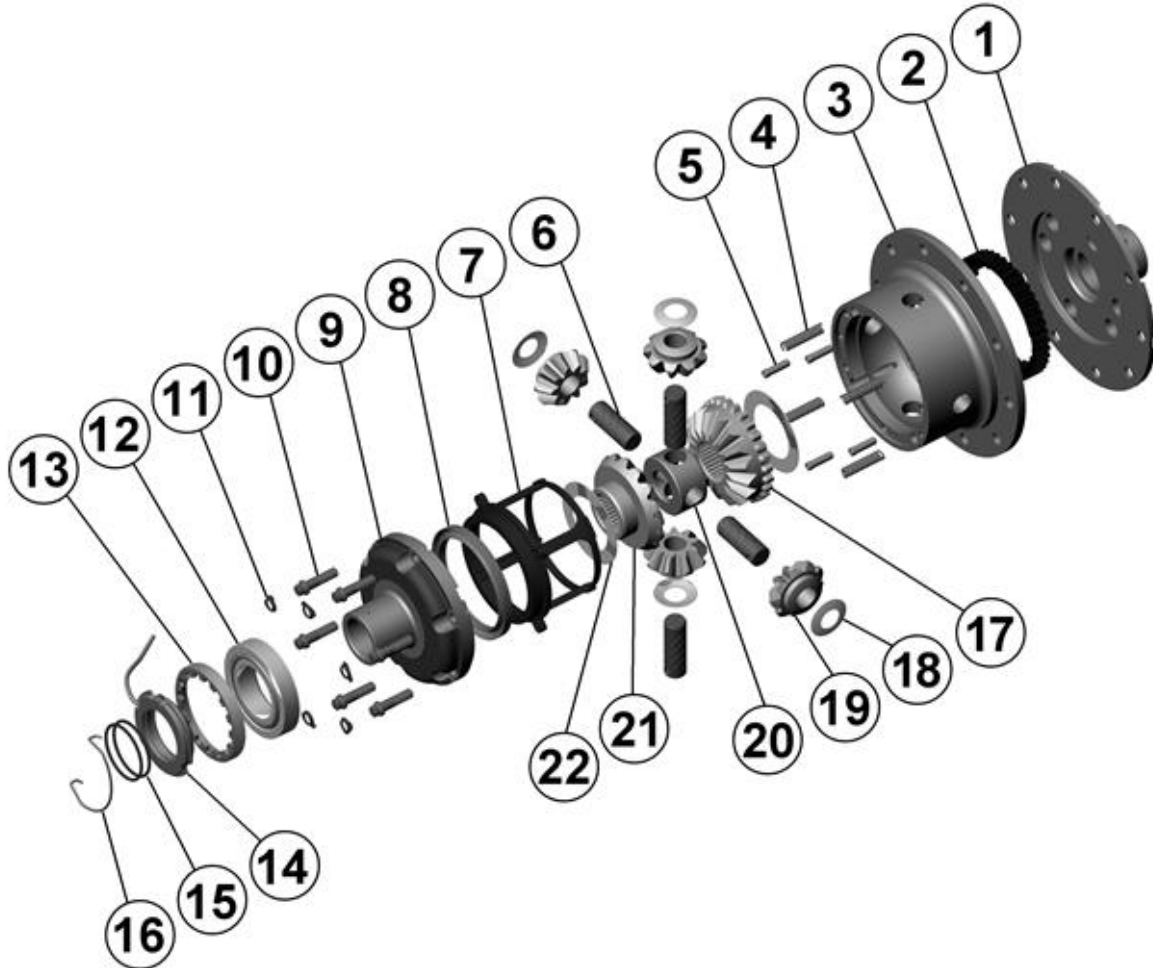

* *Not illustrated in exploded view*

NOTES

- 1 For replacement O-rings use only BS133 Viton 75.
- 2 If ring gear bolts are 10mm then spacers must be used (supplied with kit).
- 3 Available only as complete 6 gear set # 728A034
- For information on RD24 models with metal pistons, contact ARB.
- For seal housing set-up refer to tech notes (Section 5.1 & 5.2).

RD24

Nissan H233B,33 SPL**

****THIS MODEL WAS SUPERSEDED BY RD135, CROSSED OUT PARTS NOT AVAILABLE**

EXPLODED DIAGRAM

SPECIFICATIONS

Axle Spline	33 tooth, Ø33.3mm [1.31"]
Ratio Supported	All
Ring Gear ID	146.0mm [5.75"]
Ring Gear Bolts	9 bolts on Ø176mm [6.93"]
Ring Gear Bolt Size	12mm
Ring Gear Torque	142Nm [105 ft-lb]
Backlash	0.15-0.20mm [0.006-0.008"]
Bearing Cap Torque	99Nm [73 ft-lb]