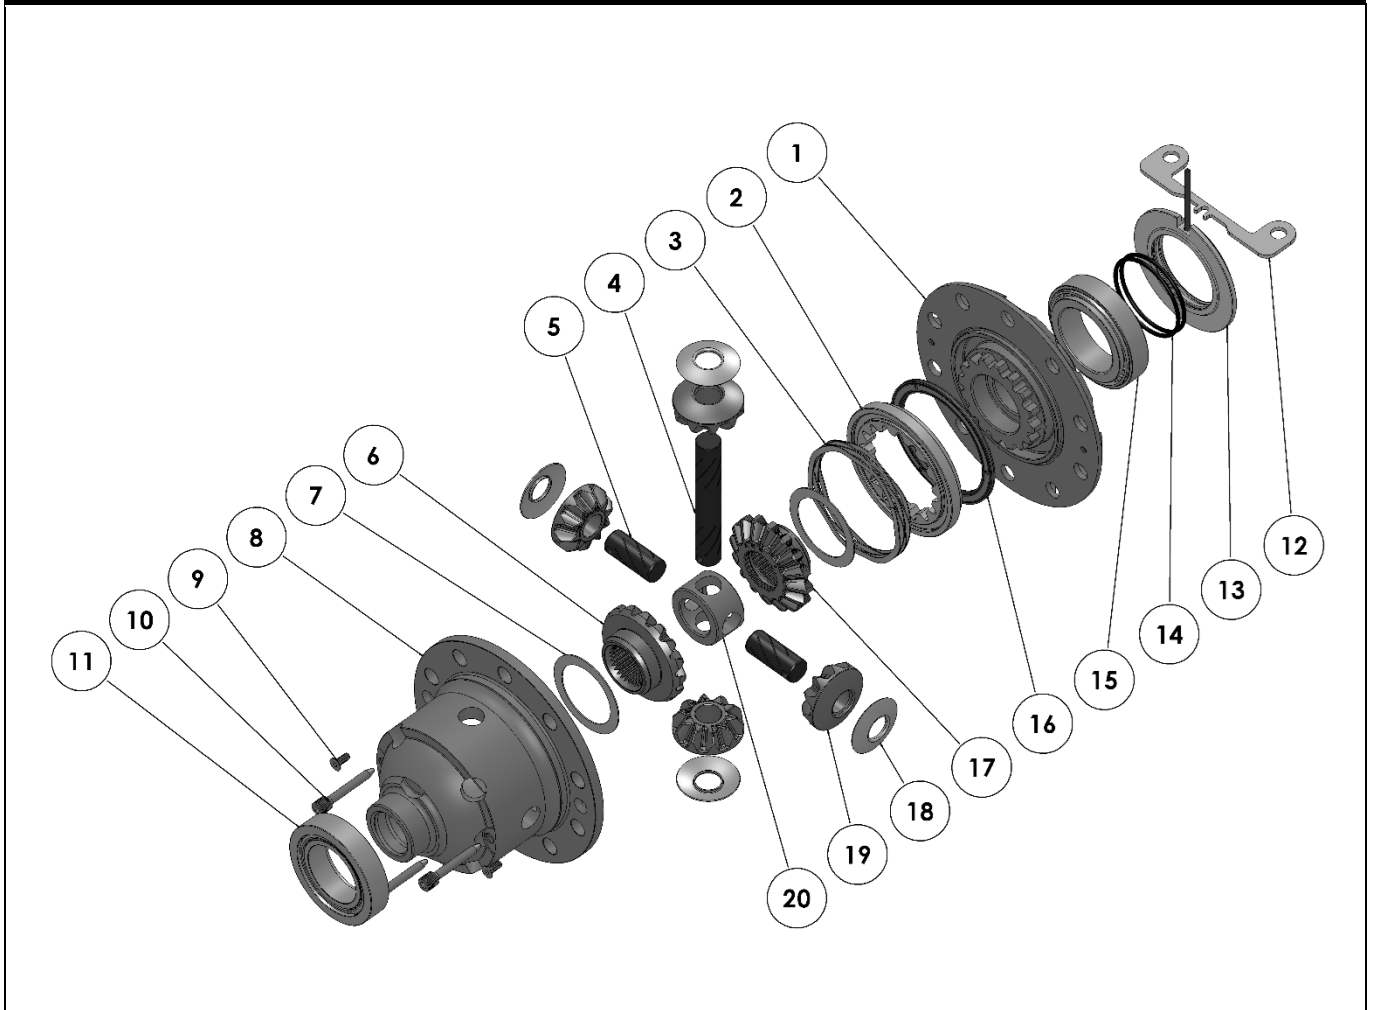

### PARTS LIST

ITEM #	QTY	DESCRIPTION	PART #	NOTES
01	1	FLANGE CAP KIT	028525SP	
02	1	CLUTCH GEAR & WAVESPRING KIT	050902SP	
03	1	WAVESPRING	150702SP	
04	1	LONG CROSS SHAFT	061302SP	
05	2	SHORT CROSS SHAFT	061402SP	
06	1	SIDE GEAR	SEE NOTE	2
07	4	PINION THRUST WASHER	SEE NOTE	3
08	1	DIFFERENTIAL CASE	013121SP	
09	1	COUNTERSUNK SCREW (PK OF 2)	200213SP	
10	1	RETAINING PIN (PK OF 4)	120601SP	
11	-	TAPERED ROLLER BEARING	NOT SUPPLIED	4
12	1	SEAL HOUSING BRACKET	220223	
13	1	SEAL HOUSING KIT	081828SP	
14	1	SEAL HOUSING O-RINGS (PK OF 2)	160248-2	1
15	1	TAPERED ROLLER BEARING	160116	4
16	1	BONDED SEAL	160701SP	
17	1	SPLINED SIDE GEAR	SEE NOTE	2
18	2	SIDE GEAR THRUST WASHER	SEE NOTE	3
19	4	PINION GEAR	SEE NOTE	2
20	1	SPIDER BLOCK	070503SP	
*	1	SHIM KIT	SHK008	
*	1	BULKHEAD FITTING KIT (BANJO TYPE)	170114	
*	1	AIR LINE (6mm DIA X 6m LONG)	170314SP	
*	1	SOLENOID VALVE (12V)	180103	
*	1	SWITCH RR LOCKER	180224	
*	1	CABLE TIE (PK OF 25)	180305	
*	1	OPERATING & SERVICE MANUAL	210200	
*	1	INSTALLATION GUIDE	2102245	

\* *Not illustrated in exploded view*

### NOTES

- 1 For replacement O-rings use only BS140 Viton 75.
- 2 Available only as complete 6 gear set # 728J101
- 3 Available only as complete thrust washer kit #730J01
- 4 This differential uses 2 different sized carrier bearings – Timken 32010X (ARB #160116) on the Flange Cap side, and Timken LM603049-LM603012 on the Case side.

### SPECIFICATIONS

Axle Spline	29 tooth, Ø31.5mm [1.24"]
Ratio Supported	All
Ring Gear ID	121.3mm [4.776"]
Ring Gear OD	200.00mm [7.874"]
Ring Gear Bolts	10 bolts on Ø145.5mm [5.728"]
Ring Gear Torque	203Nm [150 ft-lb]
Backlash	0.12-0.18mm [0.003-0.005"]
Bearing Cap Torque	80Nm [59 ft-lb]