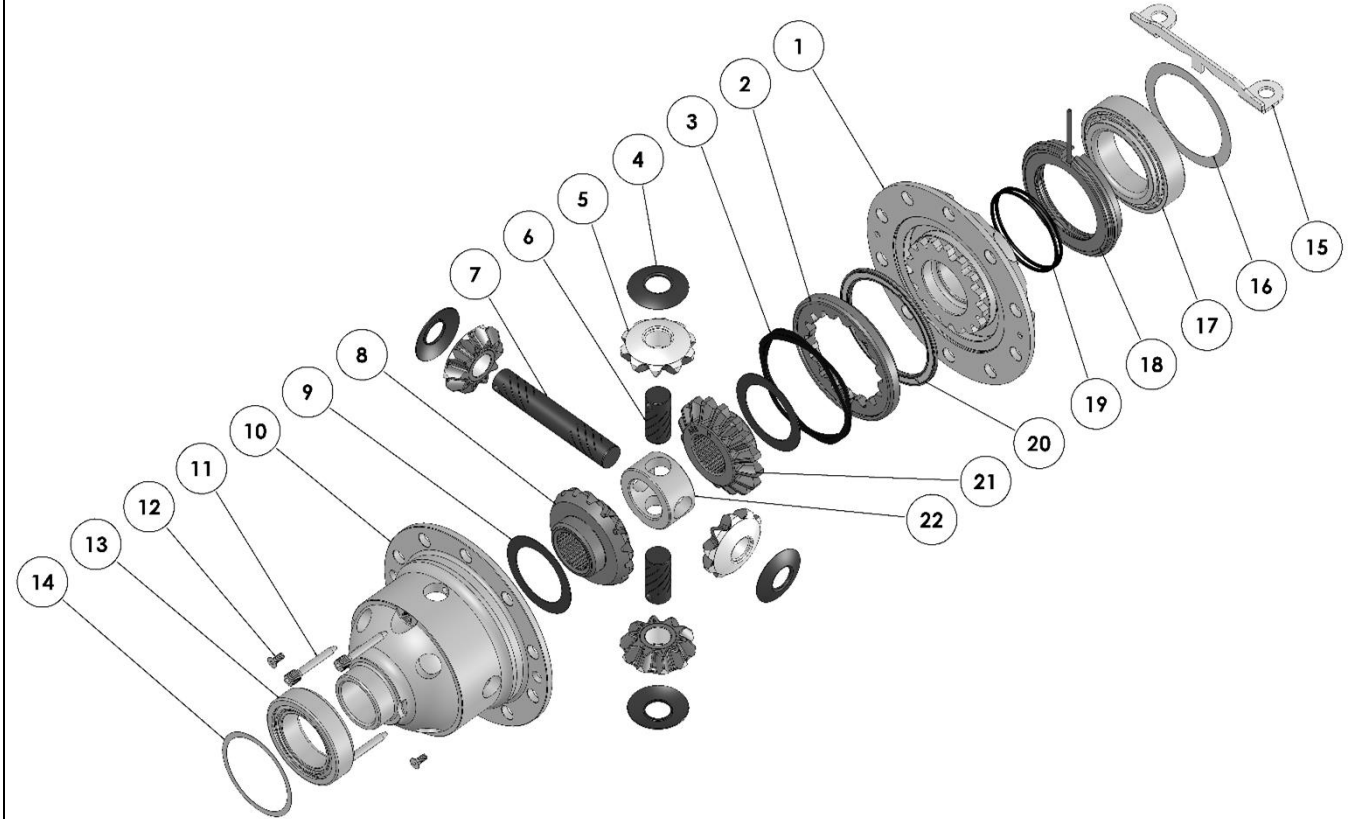

RD246

Dana M210/M220, Jeep JL Rubicon, 35 SPL

PARTS LIST

ITEM #	QTY	DESCRIPTION	PART #	NOTES
01	1	FLANGE CAP KIT	027353SP	
02	1	CLUTCH GEAR & WAVESPRING KIT	050906SP	
03	1	WAVESPRING	150706SP	
04	4	PINION THRUST WASHER	SEE NOTE	3
05	4	PINION GEAR	SEE NOTE	2
06	2	SHORT CROSS SHAFT	060403SP	
07	1	LONG CROSS SHAFT	060204SP	
08	1	SIDE GEAR	SEE NOTE	2
09	2	SIDE GEAR THRUST WASHER	SEE NOTE	3
10	1	DIFFERENTIAL CASE	013053SP	
11	1	RETAINING PIN SET (PK OF 4)	120601SP	
12	1	COUNTERSUNK SCREW (PK OF 2)	200213SP	
13	-	TAPERED ROLLER BEARING	NOT SUPPLIED	
14	1	SHIM KIT	SHK008	
15	1	SEAL HOUSING BRACKET	220224	
16	1	SHIM KIT	SHK001	
17	-	TAPERED ROLLER BEARING	NOT SUPPLIED	
18	1	SEAL HOUSING KIT	082101SP	
19	1	SEAL HOUSING O-RINGS (PK OF 2)	160233-2	1
20	1	BONDED SEAL	160702SP	
21	1	SPLINED SIDE GEAR	SEE NOTE	2
22	1	SPIDER BLOCK	070201SP	
*	1	BULKHEAD FITTING KIT (BANJO TYPE)	170114	
*	1	AIR LINE (6mm DIA X 6m LONG)	170314SP	
*	1	SOLENOID VALVE (12V)	180103	
*	1	SWITCH FR OR RR LOCKER	180225	
*	1	CABLE TIE (PK OF 25)	180305	
*	1	OPERATING & SERVICE MANUAL	210200	
*	1	INSTALLATION GUIDE	2102246	

* *Not illustrated in exploded view*

NOTES

- 1 For replacement O-rings use only BS148 Viton 75.
- 2 Available only as complete 6 gear set # 728H171
- 3 Available only as complete thrust washer kit #730H01
- 35 spline aftermarket axle shafts MUST be used.

RD246

Dana M210/M220, Jeep JL Rubicon, 35 SPL

EXPLODED DIAGRAM

SPECIFICATIONS

Axle Spline	35 tooth, Ø38.1mm [1.50"]
Ratio Supported	All
Ring Gear ID	134.66mm [5.302"]
Ring Gear OD	Front - 210.00mm [8.267"] Rear - 220.00mm [8.661"]
Ring Gear Bolts	10 bolts on Ø157.8mm [6.213"]
Ring Gear Torque	Front - 136Nm [100 ft-lb] Rear - 210Nm [155 ft-lb]
Backlash	0.12-0.18mm [0.003-0.005"]
Bearing Cap Torque	Front - 108Nm [80 ft-lb] Rear - 95Nm [70 ft-lb]