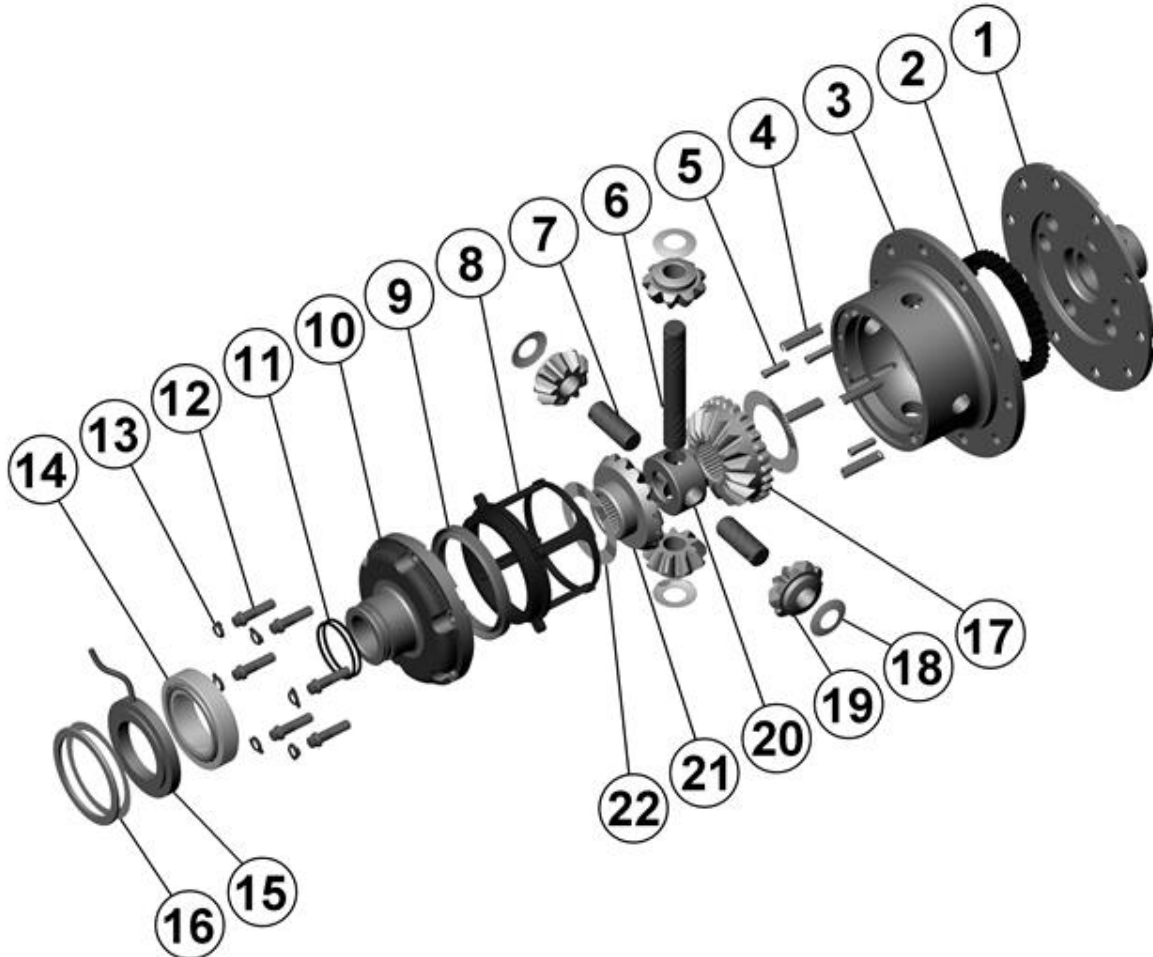

RD35

Dana 60HD,35 SPL,4.56 & UP

****THIS MODEL WAS SUPERSEDED BY RD166, CROSSED OUT PARTS NOT AVAILABLE**

PARTS LIST

ITEM #	QTY	DESCRIPTION	PART #	NOTES
01	1	FLANGE CAP	021501	
02	1	CLUTCH GEAR	050401	
03	1	DIFFERENTIAL CASE	011701	
04	1	RETURN SPRING (PK OF 4)	150101SP	
05	1	RETAINING PIN SET (PK OF 4)	120301SP	
06	1	LONG CROSS SHAFT	060703	
07	2	SHORT CROSS SHAFT	060802	
08	1	PISTON	040501SP	
09	1	BONDED SEAL	160703SP	
10	1	CYLINDER CAP	030803SP	
11	1	SEAL HOUSING O-RING (PK OF 2)	160207-2	1
12	1	CYL CAP RETAINING BOLT (PK OF 8)	200205SP	
13	1	LOCKING TAB (8mm) (PK OF 8)	150401SP	
14	1	TAPERED ROLLER BEARING	160107	2
15	1	SEAL HOUSING KIT	080701SP	
16	1	SHIM KIT	SHK001	
*	1	MASTER SHIM	150330	
17	1	SPLINED SIDE GEAR	SEE NOTE	3
18	1	PINION THRUST WASHER (PK OF 4)	151104SP	
19	4	PINION GEAR	SEE NOTE	3
20	1	SPIDER BLOCK	070401	
21	1	SIDE GEAR	SEE NOTE	3
22	1	S GEAR THRUST WASHER (PK OF 2)	151004SP	
*	1	BULKHEAD FITTING KIT (O-RING TYPE)	170111	
*	1	PUSH-IN FITTING (5mm to 1/8" BSPP)	170201SP	
*	1	AIR LINE (5mm DIA X 6m LONG)	170301SP	
*	1	SOLENOID VALVE (12V)	180103	
*	1	SWITCH FR OR RR LOCKER	180225	
*	1	CABLE TIE (PK OF 25)	180305	
*	1	OPERATING & SERVICE MANUAL	210200	
*	1	INSTALLATION GUIDE	210235	

* *Not illustrated in exploded view*

NOTES

- 1 For replacement O-rings use only BS136 Viton 75.
- 2 For replacement bearing use Timken part # 387A / 382A.
- 3 Available only as complete 6 gear set # 728E014
- For ratios of 4.10:1 and down refer to RD36 ([Section 2.36](#)).
- For Dana 60HD C-clip model refer to RD42 ([Section 2.42](#)).

RD35

Dana 60HD,35 SPL,4.56 & UP

****THIS MODEL WAS SUPERSEDED BY RD166, CROSSED OUT PARTS NOT AVAILABLE**

EXPLODED DIAGRAM

SPECIFICATIONS

Axle Spline	35 tooth, Ø38.1mm [1.50"]
Ratio Supported	4.56:1 & up
Ring Gear ID	162.0mm [6.38"]
Ring Gear OD	248mm [9.75"]
Ring Gear Bolts	12 bolts on Ø191mm [7.50"]
Ring Gear Torque	149Nm [110 ft-lb]
Backlash	0.15-0.25mm [0.006-0.010"]
Bearing Cap Torque	108Nm [80 ft-lb]