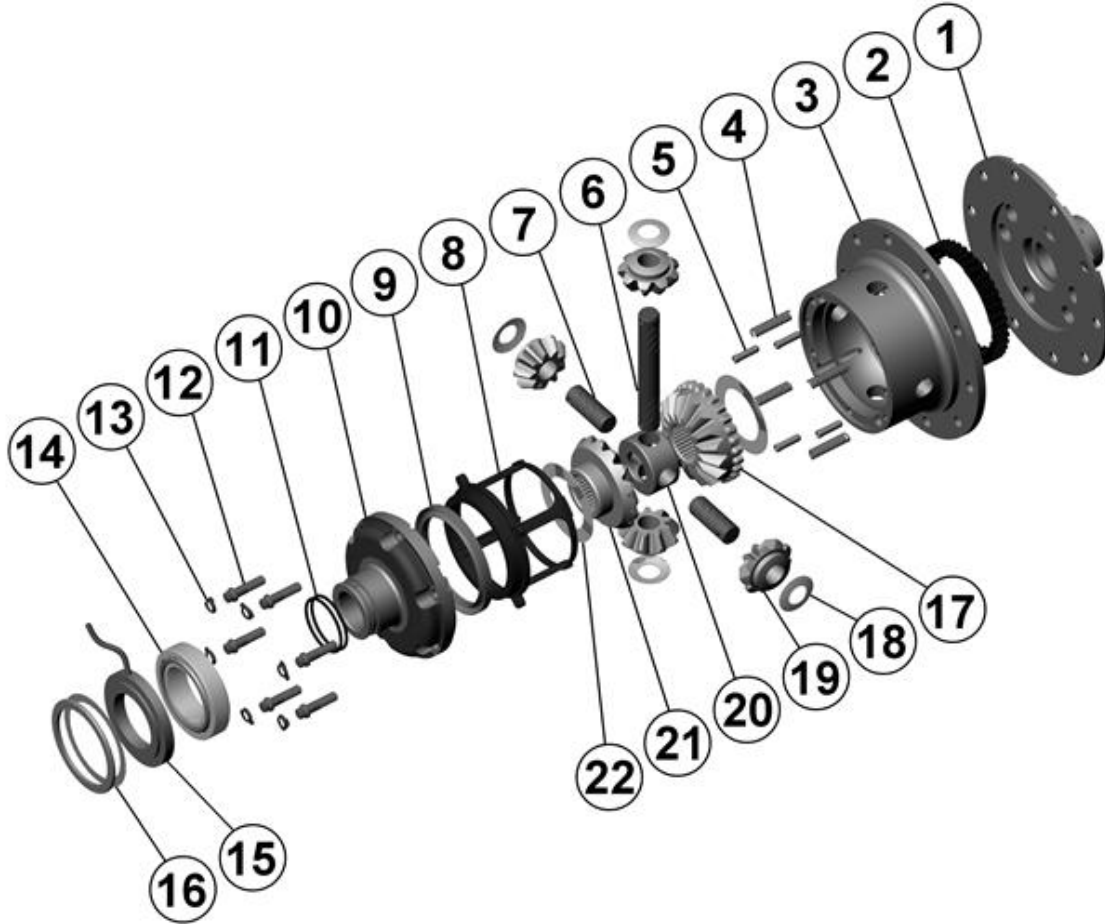

RD38

Dana 35, non C-clip, 27 SPL, 3.31 & DN**

****THIS MODEL WAS SUPERSEDED BY RD103, CROSSED OUT PARTS NOT AVAILABLE**

PARTS LIST

ITEM #	QTY	DESCRIPTION	PART #	NOTES
01	1	FLANGE CAP	021902	
02	1	CLUTCH GEAR	050501	
03	1	DIFFERENTIAL CASE	012002	
04	1	RETURN SPRINGS (PK OF 4)	150102SP	
05	1	RETAINING PIN SET (PK OF 4)	120401SP	
06	1	LONG CROSS SHAFT	060104SP	
07	2	SHORT CROSS SHAFT	060306	
08	1	PISTON	040601SP	
09	1	U-RING	160303SP	
10	1	CYLINDER CAP	030902	
11	1	SEAL HOUSING O-RINGS (PK OF 2)	160210-2	1
12	1	CYL CAP RETAINING BOLT (PK OF 8)	200207SP	
13	1	LOCKING TAB (6mm) (PK OF 8)	150402SP	
14	1	TAPERED ROLLER BEARING	160105	2
15	1	SEAL HOUSING KIT	080603SP	
16	1	SHIM KIT	SHK003	
17	1	SPLINED SIDE GEAR	131004R	
18	1	PINION THRUST WASHER (PK OF 4)	151105SP	
19	4	PINION GEAR	140501R	
20	1	SPIDER BLOCK	070501	
21	1	SIDE GEAR	130901R	
22	1	S GEAR THRUST WASHER (PK OF 2)	151005SP	
*	1	BULKHEAD FITTING KIT	170102	
*	1	PUSH-IN FITTING (5mm to 1/8" BSPP)	170201SP	
*	1	AIR LINE (5mm DIA X 6m LONG)	170301SP	
*	1	SOLENOID VALVE (12V)	180103	
*	1	SWITCH FR OR RR LOCKER	180225	
*	1	CABLE TIE (PK OF 25)	180305	
*	1	OPERATING & SERVICE MANUAL	210200	
*	1	INSTALLATION GUIDE	210238	

* *Not illustrated in exploded view*

NOTES

- 1 For replacement O-rings use only BS028 Viton 75.
- 2 For replacement bearing use Timken part # LM501349 / LM501310.
- Not for use with C-clip retained rear axle models unless a C-clip eliminator kit is used.
- For Ford IFS installation refer to tech note ([Section 5.12](#)) for alternative to C-clip use.

RD38

Dana 35, non C-clip, 27 SPL, 3.31 & DN**

****THIS MODEL WAS SUPERSEDED BY RD103, CROSSED OUT PARTS NOT AVAILABLE**

EXPLODED DIAGRAM

SPECIFICATIONS

Axle Spline	27 tooth, Ø29.5mm [1.16"]
Ratio Supported	3.31:1 & down
Ring Gear ID	120.7mm [4.75"]
Ring Gear OD	193mm [7.6"]
Ring Gear Bolts	8 bolts on Ø146mm [5.75"]
Ring Gear Torque	75Nm [55 ft-lb]
Backlash	0.15-0.25mm [0.006-0.010"]
Bearing Cap Torque	75Nm [55 ft-lb]