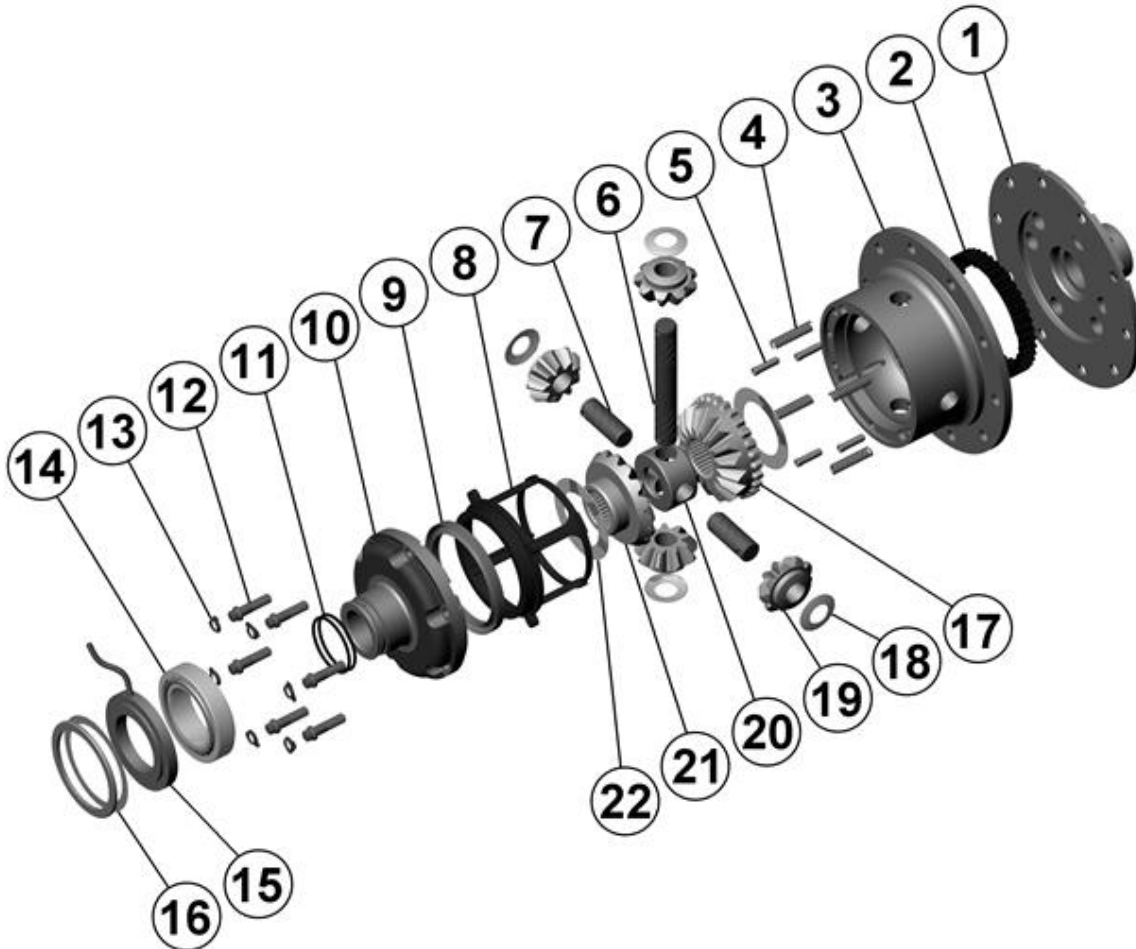

RD39

Dana 35, non C-clip, 27 SPL, 3.54 & UP**

****THIS MODEL WAS SUPERSEDED BY RD102, CROSSED OUT PARTS NOT AVAILABLE**

PARTS LIST

ITEM #	QTY	DESCRIPTION	PART #	NOTES
01	1	FLANGE CAP	021901	
02	1	CLUTCH GEAR	050501	
03	1	DIFFERENTIAL CASE	012001	
04	1	RETURN SPRING (PK OF 4)	150102SP	
05	1	RETAINING PIN SET (PK OF 4)	120401SP	
06	1	LONG CROSS SHAFT	060104SP	
07	2	SHORT CROSS SHAFT	060306	
08	1	PISTON	040601SP	
09	1	U-RING	160303SP	
10	1	CYLINDER CAP	030902	
11	1	SEAL HOUSING O-RINGS (PK OF 2)	160210-2	1
12	1	CYL CAP RETAINING BOLT (PK OF 8)	200207SP	
13	1	LOCKING TAB (6mm) (PK OF 8)	150402SP	
14	1	TAPERED ROLLER BEARING	160105	2
15	1	SEAL HOUSING KIT	080603SP	
16	1	SHIM KIT	SHK003	
17	1	SPLINED SIDE GEAR	131004R	
18	1	PINION THRUST WASHER (PK OF 4)	151105SP	
19	4	PINION GEAR	140501R	
20	1	SPIDER BLOCK	070501	
21	1	SIDE GEAR	130901R	
22	1	S GEAR THRUST WASHER (PK OF 2)	151005SP	
*	1	BULKHEAD FITTING KIT	170102	
*	1	PUSH-IN FITTING (5mm to 1/8" BSPP)	170201SP	
*	1	AIR LINE (5mm DIA X 6m LONG)	170301SP	
*	1	SOLENOID VALVE (12V)	180103	
*	1	SWITCH FR OR RR LOCKER	180225	
*	1	CABLE TIE (PK OF 25)	180305	
*	1	OPERATING & SERVICE MANUAL	210200	
*	1	INSTALLATION GUIDE	210239	

* *Not illustrated in exploded view*

NOTES

- 1 For replacement O-rings Use only BS028 Viton 75.
- 2 For replacement bearing use Timken part # LM501349 / LM501310.
- Not for use with C-clip retained rear axle models unless a C-clip eliminator kit is used.
- For Ford IFS installation refer to tech note ([Section 5.12](#)) for alternative to C-clip use.

RD39

Dana 35, non C-clip, 27 SPL, 3.54 & UP**

****THIS MODEL WAS SUPERSEDED BY RD102, CROSSED OUT PARTS NOT AVAILABLE**

EXPLODED DIAGRAM

SPECIFICATIONS

Axle Spline	27 tooth, Ø29.5mm [1.16"]
Ratio Supported	3.54:1 & up
Ring Gear ID	120.7mm [4.75"]
Ring Gear OD	193mm [7.6"]
Ring Gear Bolts	8 bolts on Ø146mm [5.75"]
Ring Gear Torque	75Nm [55 ft-lb]
Backlash	0.15-0.25mm [0.006-0.010"]
Bearing Cap Torque	75Nm [55 ft-lb]