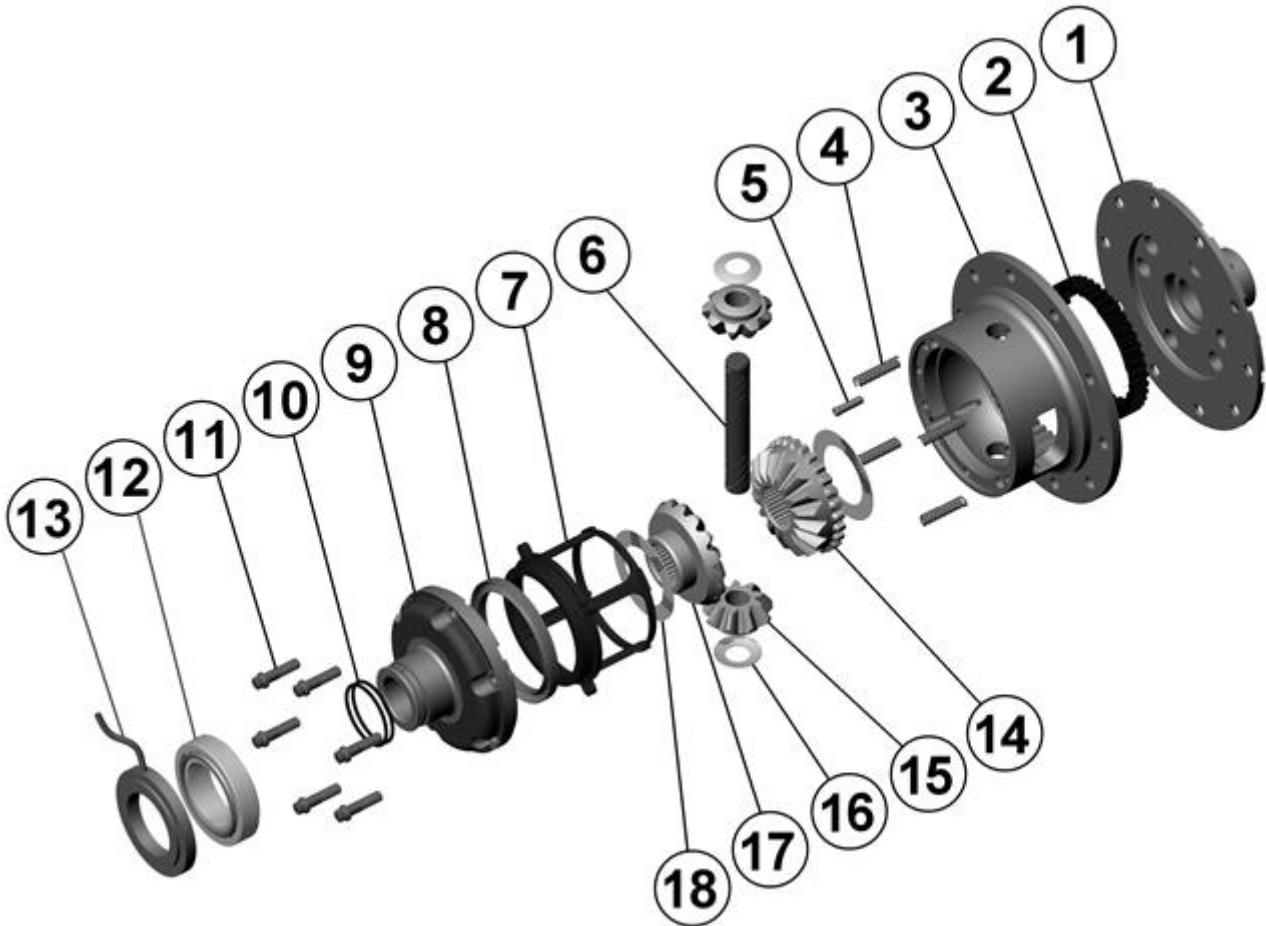

RD40

GM 14 Bolt, 9.5", C-clip

****THIS MODEL WAS SUPERSEDED BY RD197, CROSSED OUT PARTS NOT AVAILABLE**

PARTS LIST

ITEM #	QTY	DESCRIPTION	PART #	NOTES
01	1	FLANGE CAP	022001	
02	1	CLUTCH GEAR	050402	
03	1	DIFFERENTIAL CASE	012101	
04	1	RETURN SPRINGS (PK OF 4)	150101SP	
05	1	RETAINING PIN SET (PK OF 4)	120401SP	
06	1	LONG CROSS SHAFT	060901	
07	1	PISTON	040501SP	
08	1	BONDED SEAL	160703SP	
09	1	CYLINDER CAP	031001	
10	1	SEAL HOUSING O-RINGS (PK OF 2)	160211-2	1
11	1	CYL CAP RETAINING BOLT (PK OF 8)	200204SP	
12	1	TAPERED ROLLER BEARING	160110	2
13	1	SEAL HOUSING KIT	080901SP	
14	1	SPLINED SIDE GEAR	SEE NOTE	3
15	2	PINION GEAR	SEE NOTE	3
16	1	PINION THRUST WASHER (PK OF 4)	151104SP	
17	1	SIDE GEAR	SEE NOTE	3
18	1	S GEAR THRUST WASHER (PK OF 2)	151004SP	
*	1	'C' CLIP KIT	CCK002	
*	1	M6 RETAINING BOLT	200204	
*	1	LOCK WASHER	4581059	
*	1	PIN WITHDRAWAL TOOL	1201T	
*	1	BULKHEAD FITTING KIT (O-RING TYPE)	170111	
*	1	PUSH-IN FITTING (5mm to 1/8" BSPP)	170201SP	
*	1	AIR LINE (5mm DIA X 6m LONG)	170301SP	
*	1	SOLENOID VALVE (12V)	180103	
*	1	SWITCH RR LOCKER	180224	
*	1	CABLE TIE (PK OF 25)	180305	
*	1	OPERATING & SERVICE MANUAL	210200	
*	1	INSTALLATION GUIDE	210240	

* *Not illustrated in exploded view*

NOTES

- 1 For replacement O-rings use only BS135 Viton 75.
- 2 For replacement bearing use Timken part # JLM506849 / JLM506810.
- 3 Available only as complete 4 gear set #728E022C
- Ring gear bolts are M12x1.5mm left-hand thread, and must be removed in a clockwise direction.
- Variation in OE casting may require modification to the bearing cap to suit lock tab position.

RD40

GM 14 Bolt, 9.5", C-clip

****THIS MODEL WAS SUPERSEDED BY RD197, CROSSED OUT PARTS NOT AVAILABLE**

EXPLODED DIAGRAM

SPECIFICATIONS

Axle Spline	33 tooth, Ø34.8mm [1.37"]
Ratio Supported	All
Ring Gear ID	152.9mm [6.02"]
Ring Gear OD	241mm [9.50"]
Ring Gear Bolts	12 bolts on Ø181mm [7.13"]
Ring Gear Torque	102Nm [75 ft-lb]
Backlash	0.15-0.25mm [0.006-0.010"]
Bearing Cap Torque	108Nm [80 ft-lb]