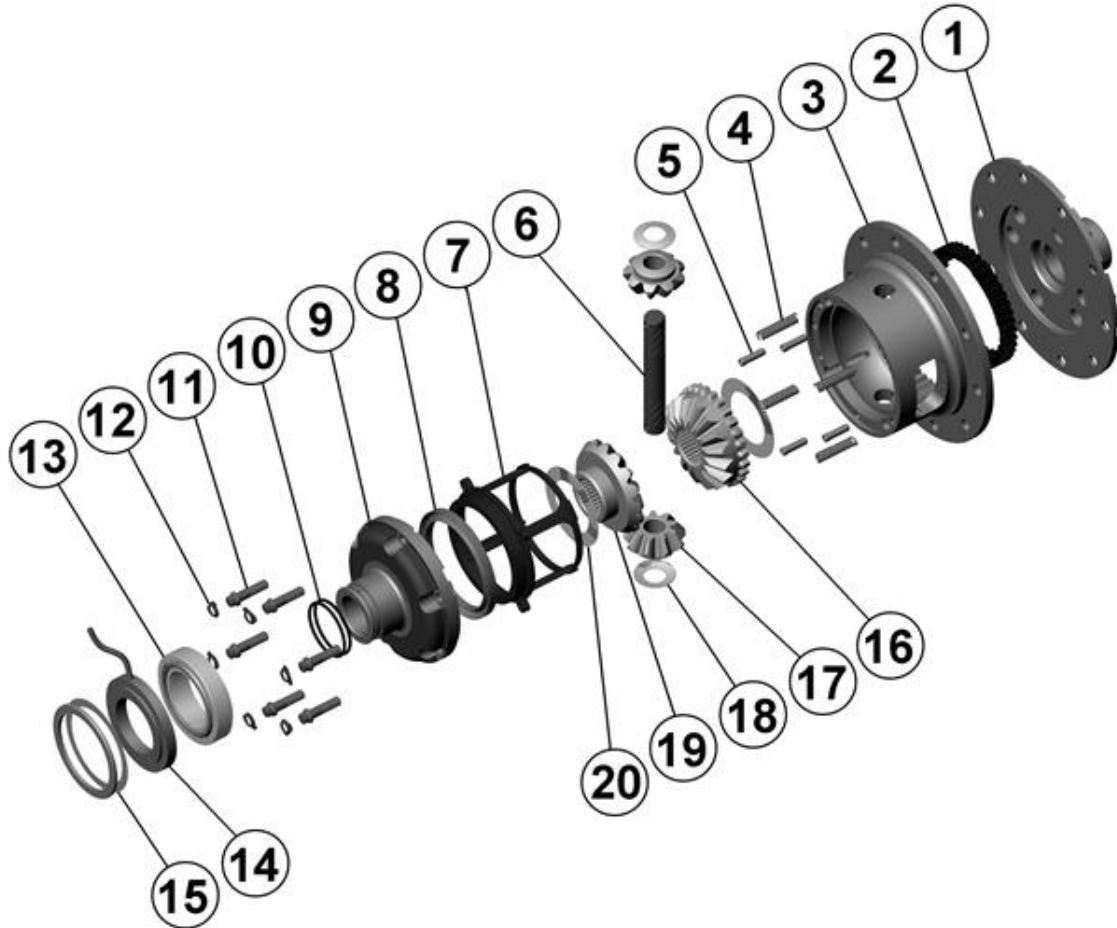

* *Not illustrated in exploded view*

NOTES

- 1 For replacement O-rings use only BS136 Viton 75.
- 2 For replacement bearing use Timken part # 387A / 382A.
- 3 Available only as complete 4 gear set #728E011C
- For ratios of 4.56:1 and up refer to RD42 ([Section 2.42](#)).
- For Dana 60HD non C-clip model refer to RD167 ([Section 2.167](#)).

RD43

Dana 60HD,C-clip,35 SPL,4.10 & DN

****THIS MODEL WAS SUPERSEDED BY RD169, CROSSED OUT PARTS NOT AVAILABLE**

EXPLODED DIAGRAM

SPECIFICATIONS

Axle Spline	35 tooth, Ø38.1mm [1.50"]
Ratio Supported	4.10:1 & down
Ring Gear ID	162.0mm [6.38"]
Ring Gear OD	248mm [9.75"]
Ring Gear Bolts	12 bolts on Ø191mm [7.50"]
Ring Gear Torque	149Nm [110 ft-lb]
Backlash	0.15-0.25mm [0.006-0.010"]
Bearing Cap Torque	108Nm [80 ft-lb]