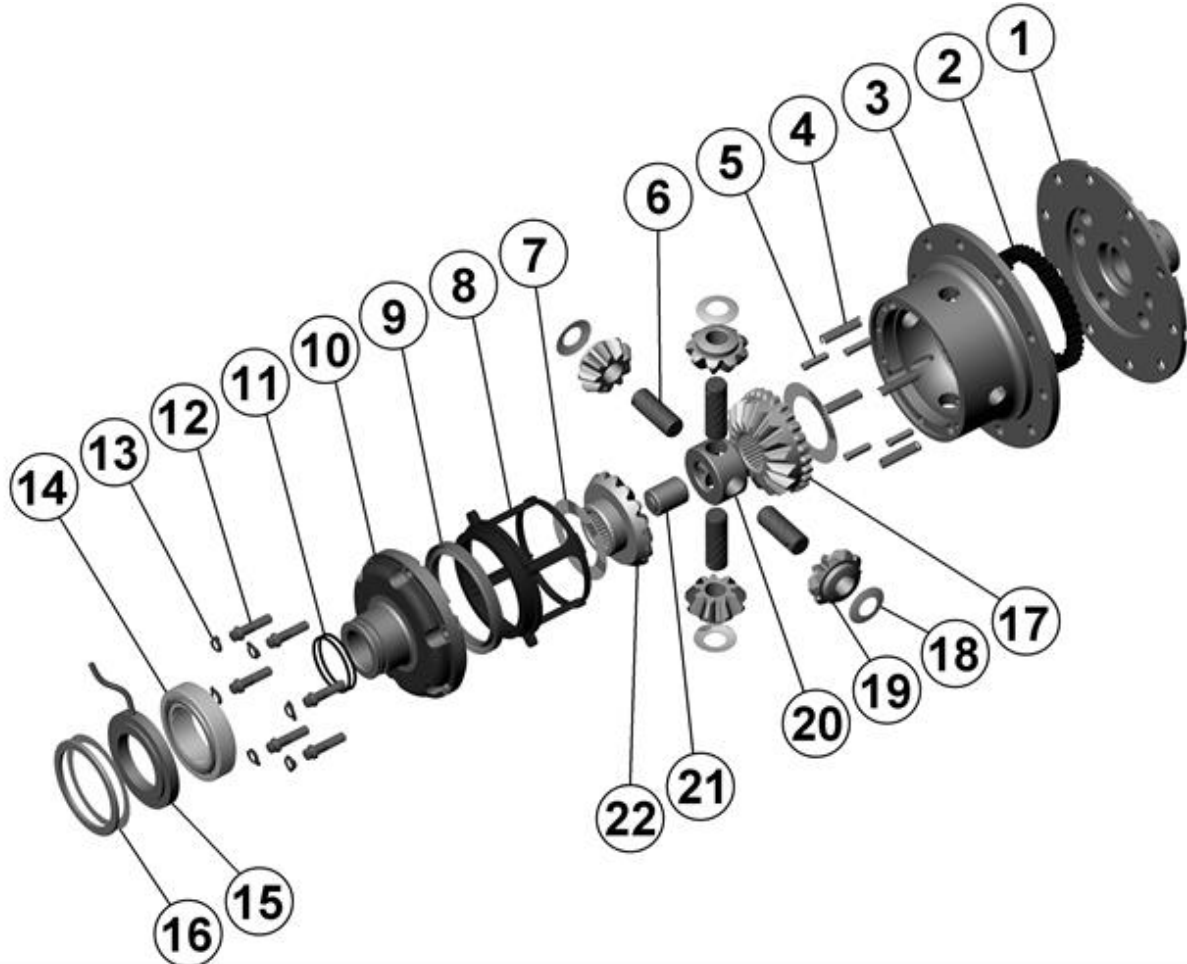

### PARTS LIST

ITEM #	QTY	DESCRIPTION	PART #	NOTES
01	1	FLANGE CAP	022203	
02	1	CLUTCH GEAR	050402	
03	1	DIFFERENTIAL CASE	041505	
04	1	RETURN SPRINGS (PK OF 4)	150101SP	
05	2	RETAINING PIN SET (PK OF 2)	120302SP	
06	4	SHORT CROSS SHAFT	060303	
07	1	S GEAR THRUST WASHER (PK OF 2)	151003SP	
08	1	PISTON	040103SP	
09	1	BONDED SEAL	160701SP	
10	1	CYLINDER CAP	030427	
11	1	SEAL HOUSING O-RINGS (PK OF 2)	160208-2	1
12	1	CYL CAP RETAINING BOLT (PK OF 8)	200205SP	
13	1	LOCKING TAB (8mm) (PK OF 8)	150401SP	
14	1	TAPERED ROLLER BEARING	160104	2
15	1	SEAL HOUSING KIT	080504SP	
16	1	SHIM KIT	SHK008	
*	1	MASTER SHIM	150320	
17	1	SPLINED SIDE GEAR	SEE NOTE	3
18	1	PINION THRUST WASHER (PK OF 4)	151101SP	
19	4	PINION GEAR	SEE NOTE	3
20	1	SPIDER BLOCK	070404	
21	1	THRUST BLOCK	110506SP	
22	1	SIDE GEAR	SEE NOTE	3
*	1	BULKHEAD FITTING KIT (O-RING TYPE)	170111	
*	1	PUSH-IN FITTING (5mm to 1/8" BSPP)	170201SP	
*	1	AIR LINE (5mm DIA X 6m LONG)	170301SP	
*	1	SOLENOID VALVE (12V)	180103	
*	1	SWITCH FR OR RR LOCKER	180225	
*	1	CABLE TIE (PK OF 25)	180305	
*	1	OPERATING & SERVICE MANUAL	210200	
*	1	INSTALLATION GUIDE	210260	

### NOTES

- 1 For replacement O-rings use only BS030 Viton 75.
- 2 For replacement bearing use Timken part # LM603049 / LM603011.
- 3 Available only as complete 6 gear set # 728B404
- For 2.73:1 ratio refer to RD47 ([Section 2.47](#)).

**RD60**

AMC Model 20,3.07 & UP

**\*\*THIS MODEL WAS SUPERSEDED BY RD186, CROSSED OUT PARTS NOT AVAILABLE**

### SPECIFICATIONS

Axle Spline	29 tooth, Ø31.8mm [1.25"]
Ratio Supported	3.07:1 & up
Ring Gear ID	136.6mm [5.38"]
Ring Gear OD	225mm [8.9"]
Ring Gear Bolts	8 bolts on Ø165mm [6.50"]
Ring Gear Torque	88Nm [65 ft-lb]
Backlash	0.15-0.25mm [0.006-0.010"]
Bearing Cap Torque	88Nm [65 ft-lb]