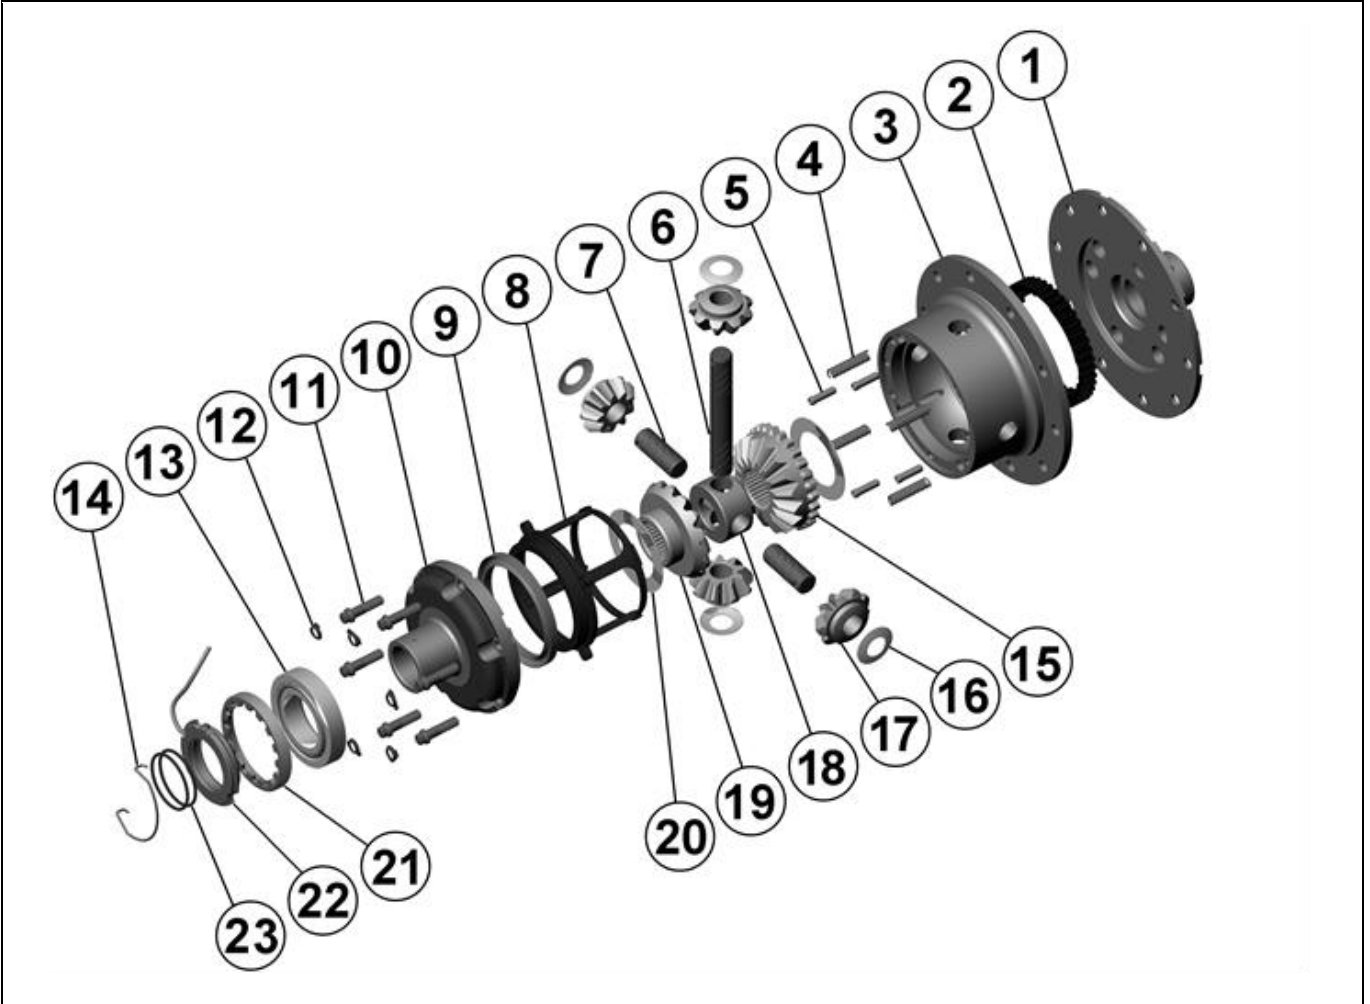

### PARTS LIST

ITEM #	QTY	DESCRIPTION	PART #	NOTES
01	1	FLANGE CAP	023001	
02	1	CLUTCH GEAR	050202	
03	1	DIFFERENTIAL CASE	012701	
04	1	RETURN SPRINGS (PK OF 4)	150101SP	
05	1	RETAINING PIN SET (PK OF 4)	120303SP	
06	1	LONG CROSS SHAFT	060205	
07	2	SHORT CROSS SHAFT	060402	
08	1	PISTON	040202SP	
09	1	ANNULAR SEAL	160905SP	
10	1	CYLINDER CAP ASSEMBLY	030223	
11	1	CYL CAP RETAINING BOLT (PK OF 8)	200205SP	
12	1	LOCKING TAB (8mm) (PK OF 8)	150401SP	
13	1	TAPERED ROLLER BEARING	NOT SUPPLIED	
14	1	SEAL HOUSING RETAINING CLIP	150601SP	
15	1	SPLINED SIDE GEAR	SEE NOTE	2
16	1	PINION THRUST WASHER (PK OF 4)	151102SP	
17	4	PINION GEAR	SEE NOTE	2
18	1	SPIDER BLOCK	070201SP	
19	1	SIDE GEAR	SEE NOTE	2
20	1	S GEAR THRUST WASHER (PK OF 2)	151006SP	
21	1	ADJUSTER NUT	100101SP	
22	1	SEAL HOUSING KIT	081901SP	
23	1	SEAL HOUSING O-RINGS (PK OF 2)	160207-2	1
*	1	BULKHEAD FITTING KIT (O-RING TYPE)	170111	
*	1	PUSH-IN FITTING (5mm to 1/8"BSPP)	170201SP	
*	1	AIR LINE (5mm DIA X 6m LONG)	170301SP	
*	1	SOLENOID VALVE (12V)	180103	
*	1	SWITCH RR LOCKER	180224	
*	1	CABLE TIE (PK OF 25)	180305	
*	1	OPERATING & SERVICE MANUAL	210200	
*	1	INSTALLATION GUIDE	210264	

### NOTES

- 1 For replacement O-rings use only BS136 Viton 75.
- 2 Available only as complete 6 gear set # 728A091
- Refer to seal housing set-up tech note ([Section 5.2](#)).
- Older RD64 models with O-ring grooves in the cylinder cap use; cylinder cap #030216, seal housing #080402 and O-ring BS031 #160209-2.

### SPECIFICATIONS

Axle Spline	32 tooth, Ø34.8mm [1.37"]
Ratio Supported	All
Ring Gear ID	150.0mm [5.91"]
Ring Gear OD	241mm [9.5"]
Ring Gear Bolts	12 bolts on Ø174mm [6.85"]
Ring Gear Torque	95Nm [70 ft-lb]
Backlash	0.15-0.25mm [0.006-0.010"]
Bearing Cap Torque	95Nm [70 ft-lb]