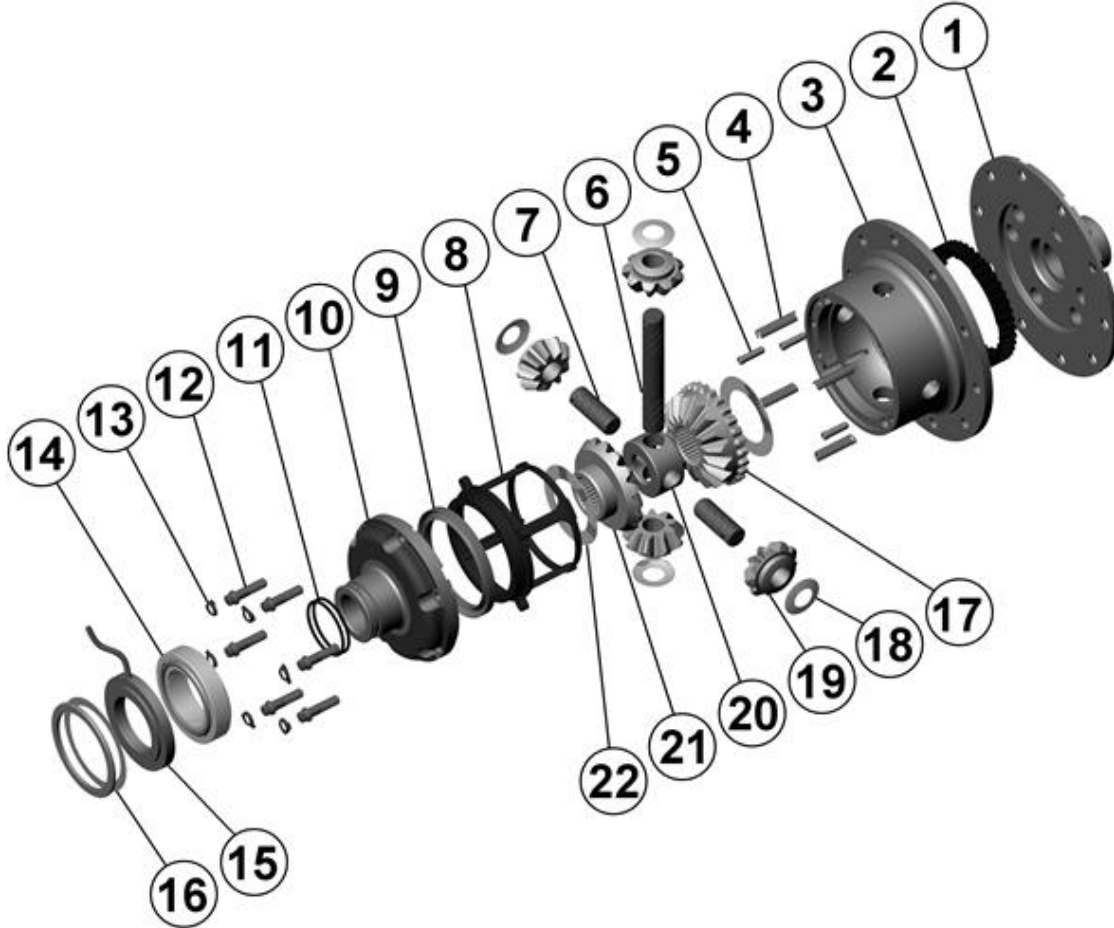

* *Not illustrated in exploded view*

NOTES

- 1 For replacement O-rings use only BS136 Viton 75.
- 2 For replacement bearing use Timken part # 387A / 382A.
- 3 Available only as complete 6 gear set # 728E014
- For the 35 spline Dana 70H with a carrier bearing OD of 104.78mm [4.125"] refer to RD53 (Section 2.53).
- For ratios of 4.10:1 and down refer to RD66 (Section 2.66).

RD65

Dana 70U,35 SPL,4.56 & UP

****THIS MODEL WAS SUPERSEDED BY RD172, CROSSED OUT PARTS NOT AVAILABLE**

EXPLODED DIAGRAM

SPECIFICATIONS

Axle Spline	35 tooth, Ø38.1mm [1.50"]
Ratio Supported	4.56:1 & up
Ring Gear ID	174.9mm [6.89"]
Ring Gear OD	267mm [10.5"]
Ring Gear Bolts	12 bolts on Ø203mm [8.00"]
Ring Gear Torque	149Nm [110 ft-lb]
Backlash	0.15-0.25mm [0.006-0.010"]
Bearing Cap Torque	108Nm [80 ft-lb]
Carrier Bearing OD	96.84mm [3.813"]