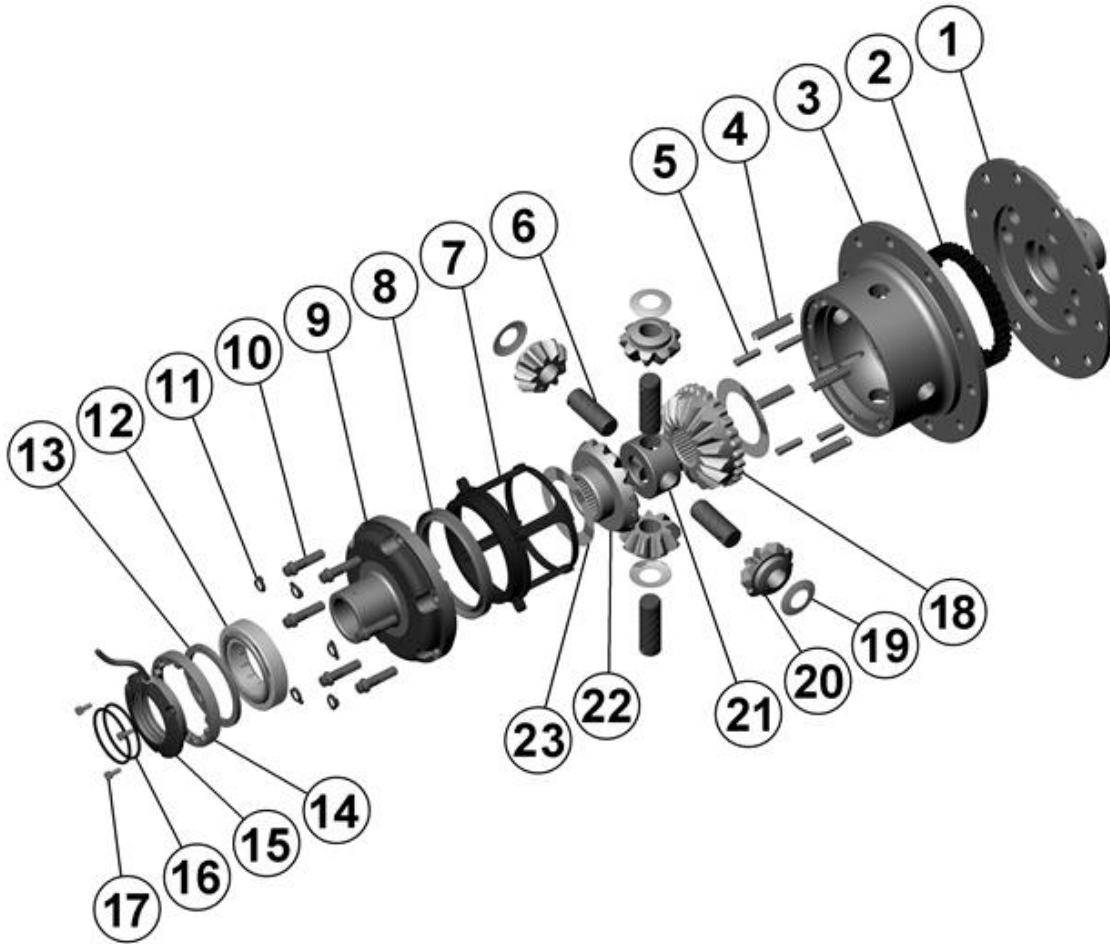

RD70

Nissan H260,37 SPL

****THIS MODEL WAS SUPERSEDED BY RD215, CROSSED OUT PARTS NOT AVAILABLE**

PARTS LIST

ITEM #	QTY	DESCRIPTION	PART #	NOTES
01	1	FLANGE CAP	023201	
02	1	CLUTCH GEAR	050401	
03	1	DIFFERENTIAL CASE	012901	
04	1	RETURN SPRINGS (PK OF 4)	150101SP	
05	1	RETAINING PIN SET (PK OF 4)	120301SP	
06	4	SHORT CROSS SHAFT	060802	
07	1	PISTON	040501SP	
08	1	BONDED SEAL	160703SP	
09	1	CYLINDER CAP KIT	031202	
10	1	CYL CAP RETAINING BOLT (PK OF 8)	200205SP	
11	1	LOCKING TAB (8mm) (PK OF 8)	150401SP	
12	1	TAPERED ROLLER BEARING	NOT SUPPLIED	
13	1	CLAMPING PLATE	090301	
14	1	ADJUSTER NUT	100501SP	
15	1	SEAL HOUSING	081201SP	
16	1	SEAL HOUSING O-RINGS (PK OF 2)	160227-2	1
17	4	SEAL HOUSING SCREW	200501	
18	1	SPLINED SIDE GEAR	SEE NOTE	2
19	1	PINION THRUST WASHER (PK OF 4)	151104SP	
20	4	PINION GEAR	SEE NOTE	2
21	1	SPIDER BLOCK	070401	
22	1	SIDE GEAR	SEE NOTE	2
23	1	S GEAR THRUST WASHER (PK OF 2)	151007SP	
*	1	BULKHEAD FITTING KIT (O-RING TYPE)	170111	
*	1	PUSH-IN FITTING (5mm to 1/8" BSPP)	170201SP	
*	1	AIR LINE (5mm DIA X 6m LONG)	170301SP	
*	1	SOLENOID VALVE (12V)	180103	
*	1	SWITCH RR LOCKER	180224	
*	1	CABLE TIE (PK OF 25)	180305	
*	1	OPERATING & SERVICE MANUAL	210200	
*	1	INSTALLATION GUIDE	210270	

* *Not illustrated in exploded view*

NOTES

- 1 For replacement O-rings use only BS138 Viton 75.
- 2 Available only as complete 6 gear set # 728E041
- Refer to seal housing set-up tech note ([Section 5.1](#)).
- For H260 with 34 spline axels, refer to RD144 ([Section 2.144](#))

RD70

Nissan H260,37 SPL

****THIS MODEL WAS SUPERSEDED BY RD215, CROSSED OUT PARTS NOT AVAILABLE**

EXPLODED DIAGRAM

SPECIFICATIONS

Axle Spline	37 tooth, Ø38.4mm [1.51"]
Ratio Supported	All
Ring Gear ID	165.1mm [6.50"]
Ring Gear Bolts	10 bolts on Ø200mm [7.87"]
Ring Gear Bolt Size	14mm
Ring Gear Torque	212Nm [156 ft-lb]
Backlash	0.15-0.20mm [0.006-0.008"]
Bearing Cap Torque	88Nm [65 ft-lb]