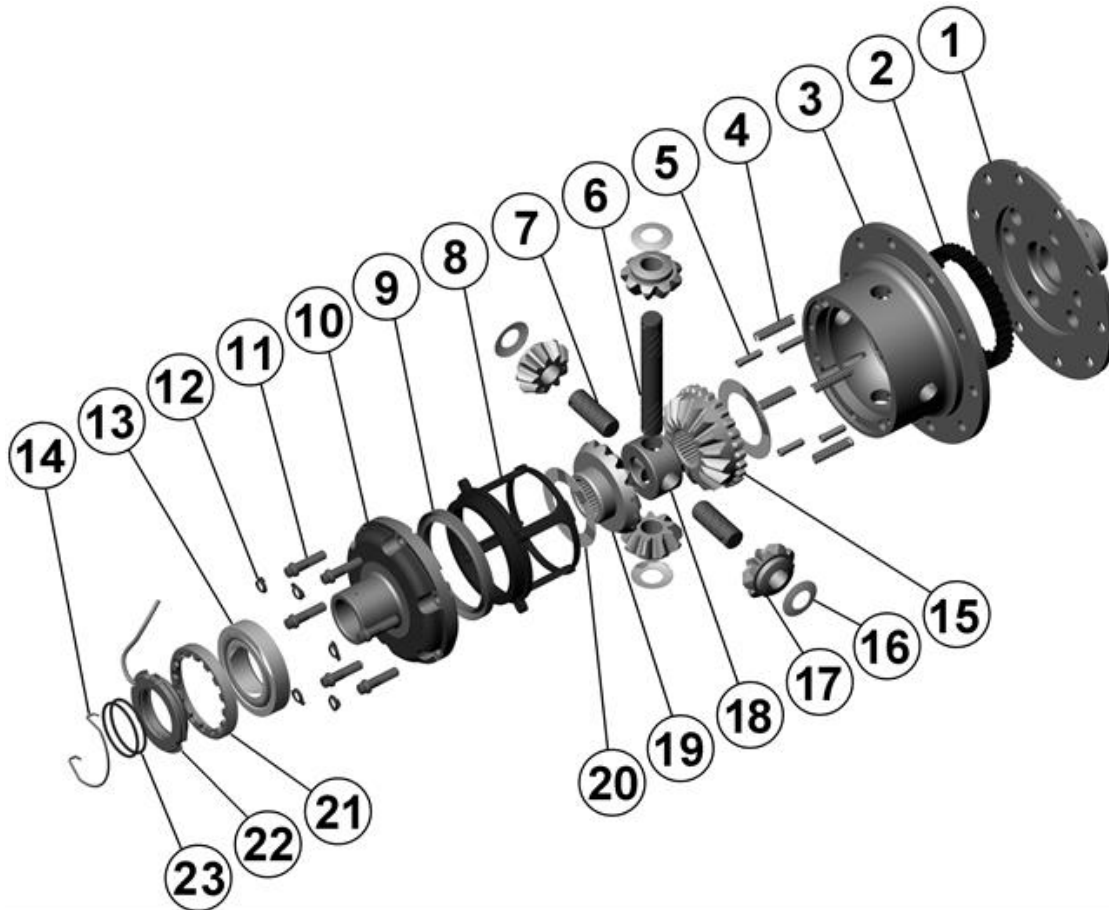

### PARTS LIST

ITEM #	QTY	DESCRIPTION	PART #	NOTES
01	1	FLANGE CAP	023404	
02	1	CLUTCH GEAR	050704	
03	1	DIFFERENTIAL CASE	042804	
04	1	RETURN SPRING (PK OF 12)	150107SP	
05	1	RETAINING PIN SET (PK OF 3)	120403SP	
06	1	LONG CROSS SHAFT	060406	
07	2	SHORT CROSS SHAFT	060306	
08	1	PISTON	040801SP	
09	1	U-RING	160306SP	
10	1	CYLINDER CAP ASSEMBLY	031301SP	
11	1	CYL CAP RETAINING BOLT (PK OF 8)	200211SP	
12	1	LOCKING TAB (6mm) (PK OF 8)	150402SP	
13	1	TAPERED ROLLER BEARING	NOT SUPPLIED	
14	1	SEAL HOUSING RETAINING CLIP	150601SP	
15	1	SPLINED SIDE GEAR	SEE NOTE	2
16	1	PINION THRUST WASHER (PK OF 4)	151108SP	
17	4	PINION GEAR	SEE NOTE	2
18	1	SPIDER BLOCK	070704	
19	1	SIDE GEAR	SEE NOTE	2
20	1	S GEAR THRUST WASHER (PK OF 2)	151008SP	
21	1	ADJUSTER NUT	100101SP	
22	1	SEAL HOUSING KIT	081902SP	
23	1	SEAL HOUSING O-RINGS (PK OF 2)	160235-2	1
*	1	BULKHEAD FITTING KIT (O-RING TYPE)	170111	
*	1	PUSH-IN FITTING (5mm to 1/8"BSPP)	170201SP	
*	1	AIR LINE (5mm DIA X 6m LONG)	170301SP	
*	1	SOLENOID VALVE (12V)	180103	
*	1	SWITCH FR LOCKER	180223	
*	1	CABLE TIE (PK OF 25)	180305	
*	1	OPERATING & SERVICE MANUAL	210200	
*	1	INSTALLATION GUIDE	210273	

### NOTES

- 1 For replacement O-rings use only BS133 Viton 75.
- 2 Available only as complete 6 gear set # 728G024
- For seal housing set-up refer to tech notes (Section 5.1 & 5.2).

**RD73**

Suzuki Sierra,FR,22 SPL\*\*

**\*\*THIS MODEL WAS SUPERSEDED BY RD205, CROSSED OUT PARTS NOT AVAILABLE**

### SPECIFICATIONS

Axle Spline	22 tooth, Ø23.9mm [0.94"]
Ratio Supported	All
Ring Gear ID	108.0mm [4.25"]
Ring Gear Bolts	10 bolts on Ø130mm [5.12"]
Ring Gear Torque	85Nm [63 ft-lb]
Backlash	0.10-0.15mm [0.004-0.006"]
Bearing Cap Torque	85Nm [63 ft-lb]