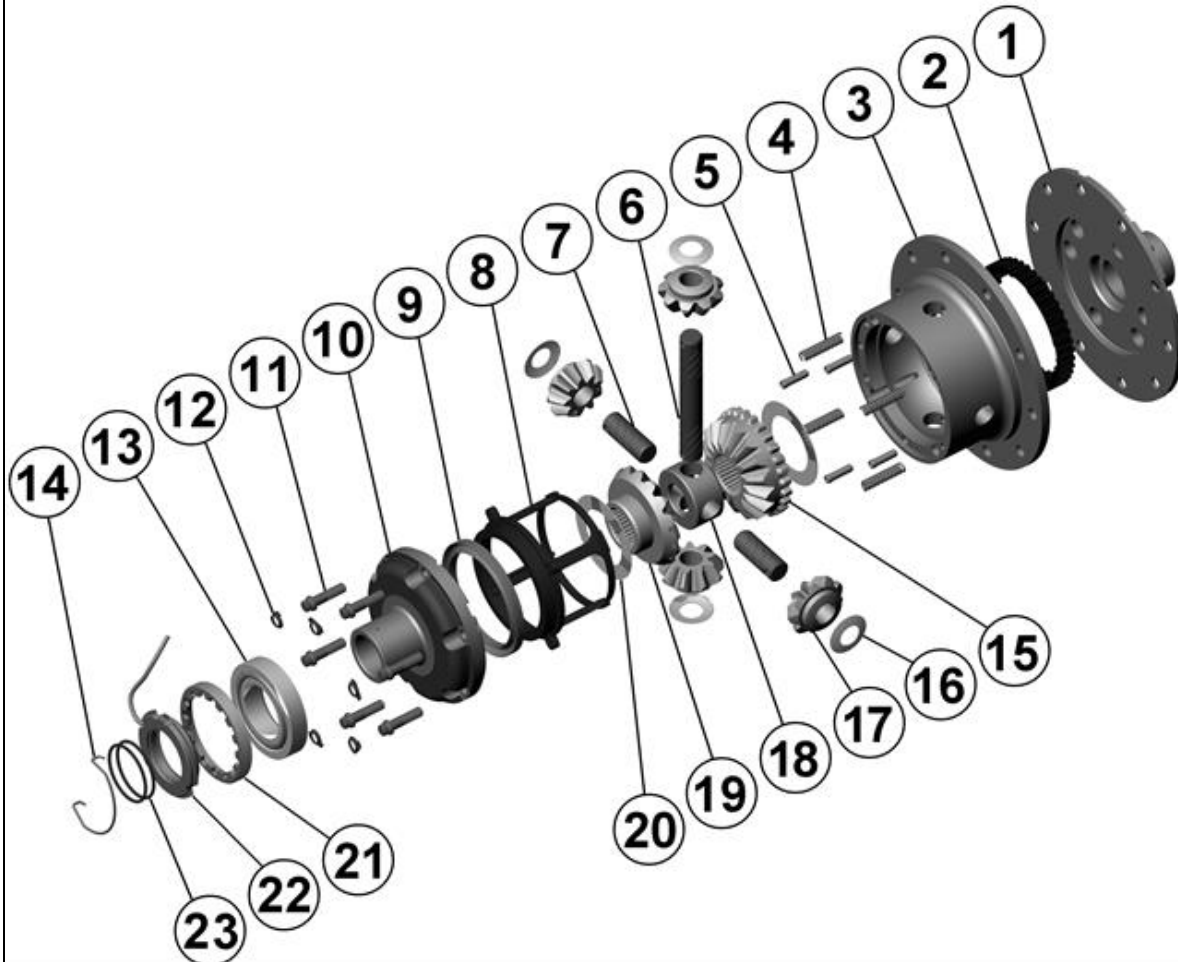

RD74

Suzuki Vitara,RR,26 SPL,10 bolt RG

****THIS MODEL WAS SUPERSEDED BY RD204, CROSSED OUT PARTS NOT AVAILABLE**

PARTS LIST

ITEM #	QTY	DESCRIPTION	PART #	NOTES
01	1	FLANGE CAP	021803	
02	1	CLUTCH GEAR	050501	
03	1	DIFFERENTIAL CASE	011903	
04	1	RETURN SPRINGS (PK OF 4)	150102SP	
05	1	RETAINING PIN SET (PK OF 4)	120401SP	
06	1	LONG CROSS SHAFT	061101	
07	2	SHORT CROSS SHAFT	061201	
08	1	PISTON	040601SP	
09	1	U-RING	160303SP	
10	1	CYLINDER CAP ASSEMBLY	030905	
11	1	CYL CAP RETAINING BOLT (PK OF 8)	200207SP	
12	1	LOCKING TAB (6mm) (PK OF 8)	150402SP	
13	1	TAPERED ROLLER BEARING	NOT SUPPLIED	
14	1	SEAL HOUSING RETAINING CLIP	150601SP	
15	1	SPLINED SIDE GEAR	SEE NOTE	2
16	1	PINION THRUST WASHER (PK OF 4)	151107SP	
17	4	PINION GEAR	SEE NOTE	2
18	1	SPIDER BLOCK	070502	
19	1	SIDE GEAR	SEE NOTE	2
20	1	S GEAR THRUST WASHER (PK OF 2)	151005SP	
21	1	ADJUSTER NUT	100101SP	
22	1	SEAL HOUSING KIT	081902SP	
23	1	SEAL HOUSING O-RINGS (PK OF 2)	160235-2	1
*	1	BULKHEAD FITTING KIT (O-RING TYPE)	170111	
*	1	PUSH-IN FITTING (5mm to 1/8" BSPP)	170201SP	
*	1	AIR LINE (5mm DIA X 6m LONG)	170301SP	
*	1	SOLENOID VALVE	180103	
*	1	SWITCH RR LOCKER	180224	
*	1	CABLE TIE (PK OF 25)	180305	
*	1	OPERATING & SERVICE MANUAL	210200	
*	1	INSTALLATION GUIDE	210274	

* *Not illustrated in exploded view*

NOTES

- 1 For replacement O-rings use only BS133 Viton 75.
- 2 Available only as complete 6 gear set # 728F052
- For seal housing set-up refer to tech note (Section 5.1 / 5.2).

RD74

Suzuki Vitara,RR,26 SPL,10 bolt RG

****THIS MODEL WAS SUPERSEDED BY RD204, CROSSED OUT PARTS NOT AVAILABLE**

EXPLODED DIAGRAM

SPECIFICATIONS

Axle Spline	26 tooth, Ø27.4mm [1.08"]
Ratio Supported	All
Ring Gear ID	118.0mm [4.65"]
Ring Gear Bolts	10 bolts on Ø140mm [5.51"]
Ring Gear Torque	95Nm [70 ft-lb]
Backlash	0.13-0.18mm [0.005-0.007"]
Bearing Cap Torque	85Nm [63 ft-lb]