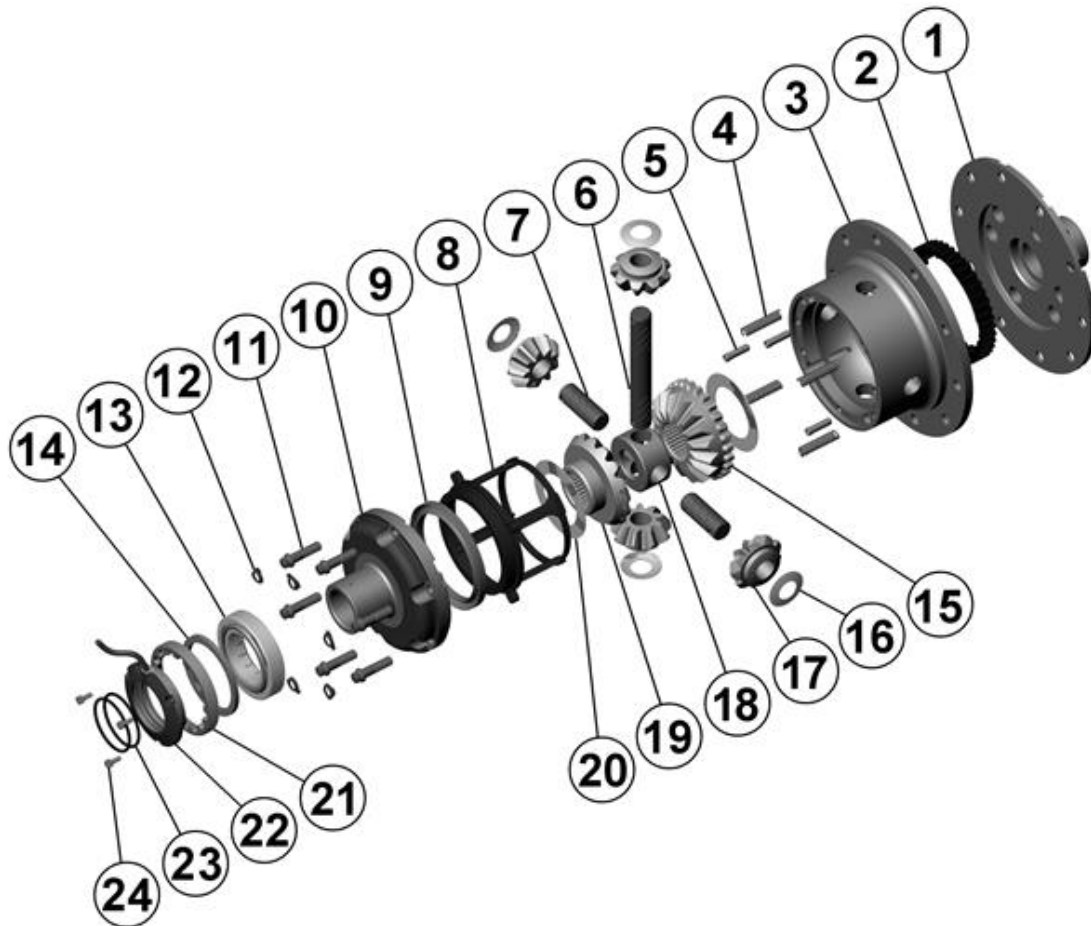

### PARTS LIST

ITEM #	QTY	DESCRIPTION	PART #	NOTES
01	1	FLANGE CAP	023103	
02	1	CLUTCH GEAR	050701	
03	1	DIFFERENTIAL CASE	012803	
04	1	RETURN SPRINGS (PK OF 4)	150107SP	
05	1	RETAINING PIN SET (PK OF 3)	120403SP	
06	1	LONG CROSS SHAFT	060106	
07	2	SHORT CROSS SHAFT	060306	
08	1	PISTON	040801SP	
09	1	U-RING	160306SP	
10	1	CYLINDER CAP ASSEMBLY	031303	
11	1	CYL CAP RETAINING BOLT (PK OF 8)	200211SP	
12	1	LOCKING TAB (6mm) (PK OF 8)	150402SP	
13	1	TAPERED ROLLER BEARING	NOT SUPPLIED	
14	1	CLAMPING PLATE	090401	
15	1	SPLINED SIDE GEAR	SEE NOTE	2
16	1	PINION THRUST WASHER (PK OF 4)	151108SP	
17	4	PINION GEAR	SEE NOTE	2
18	1	SPIDER BLOCK	070701	
19	1	SIDE GEAR	SEE NOTE	2
20	1	S GEAR THRUST WASHER (PK OF 2)	151008SP	
21	1	ADJUSTER NUT	100601SP	
22	1	SEAL HOUSING KIT	081401SP	3
23	1	SEAL HOUSING O-RINGS (PK OF 2)	160208-2	1
24	3	SEAL HOUSING SCREW	200502	
*	1	BULKHEAD FITTING KIT (O-RING TYPE)	170111	
*	1	PUSH-IN FITTING (5mm to 1/8"BSPP)	170201SP	
*	1	AIR LINE (5mm DIA X 6m LONG)	170301SP	
*	1	SOLENOID VALVE (12V)	180103	
*	1	SWITCH FR LOCKER	180223	
*	1	CABLE TIE (PK OF 25)	180305	
*	1	OPERATING & SERVICE MANUAL	210200	
*	1	INSTALLATION GUIDE	210277	

### NOTES

- 1 For replacement O-rings use only BS030 Viton 75.
- 2 Available only as complete 6 gear set # 728G021
- 3 Refer to seal housing set-up tech note ([Section 5.1](#)).

**RD77**

Suzuki Jimny (JA),FR,22 SPL\*\*

**\*\*THIS MODEL WAS SUPERSEDED BY RD207, CROSSED OUT PARTS NOT AVAILABLE**

### SPECIFICATIONS

Axle Spline	22 tooth, Ø23.9mm [0.94"]
Ratio Supported	All
Ring Gear ID	108.0mm [4.25"]
Ring Gear Bolts	8 bolts on Ø130mm [5.12"]
Ring Gear Torque	85Nm [63 ft-lb]
Backlash	0.10-0.20mm [0.004-0.008"]
Bearing Cap Torque	50Nm [37 ft-lb]