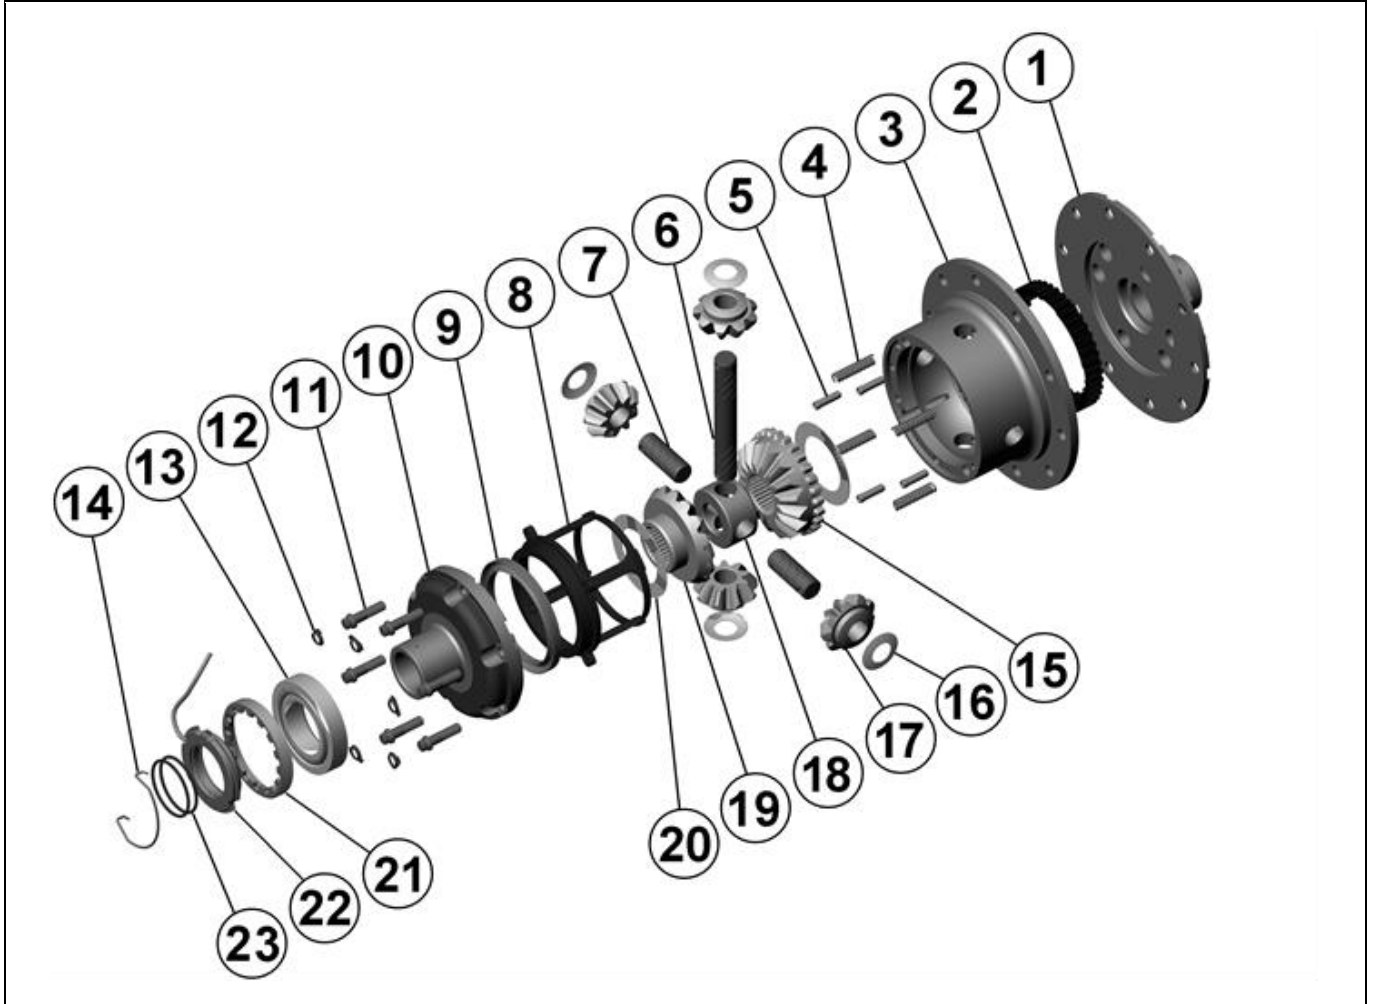

RD88

Suzuki,26 SPL,10 bolt RG

****THIS MODEL WAS SUPERSEDED BY RD208, CROSSED OUT PARTS NOT AVAILABLE**

PARTS LIST

ITEM #	QTY	DESCRIPTION	PART #	NOTES
01	1	FLANGE CAP	023701	
02	1	CLUTCH GEAR	050701	
03	1	DIFFERENTIAL CASE	012802	
04	1	RETURN SPRINGS (PK OF 12)	150107SP	
05	1	RETAINING PIN SET (PK OF 3)	120403SP	
06	1	LONG CROSS SHAFT	060106	
07	2	SHORT CROSS SHAFT	060306	
08	1	PISTON	040801SP	
09	1	U-RING	160306SP	
10	1	CYLINDER CAP ASSEMBLY	031301SP	
11	1	CYL CAP RETAINING BOLT (PK OF 8)	200211SP	
12	1	LOCKING TAB (6mm) (PK OF 8)	150402SP	
13	1	TAPERED ROLLER BEARING	NOT SUPPLIED	
14	1	SEAL HOUSING RETAINING CLIP	150601SP	
15	1	SPLINED SIDE GEAR	SEE NOTE	2
16	1	PINION THRUST WASHER (PK OF 4)	151108SP	
17	4	PINION GEAR	SEE NOTE	2
18	1	SPIDER BLOCK	070701	
19	1	SIDE GEAR	SEE NOTE	2
20	1	S GEAR THRUST WASHER (PK OF 2)	151008SP	
21	1	ADJUSTER NUT	100101SP	
22	1	SEAL HOUSING KIT	081902SP	
23	1	SEAL HOUSING O-RINGS (PK OF 2)	160235-2	1
*	1	BULKHEAD FITTING KIT (O-RING TYPE)	170111	
*	1	PUSH-IN FITTING (5mm to 1/8"BSPP)	170201SP	
*	1	AIR LINE (5mm DIA X 6m LONG)	170301SP	
*	1	SOLENOID VALVE (12V)	180103	
*	1	SWITCH FR OR RR LOCKER	180225	
*	1	CABLE TIE (PK OF 25)	180305	
*	1	OPERATING & SERVICE MANUAL	210200	
*	1	INSTALLATION GUIDE	210288	

* *Not illustrated in exploded view*

NOTES

- 1 For replacement O-rings use only BS133 Viton 75.
- 2 Available only as complete 6 gear set # 728G014
- For seal housing set-up refer to tech note ([Section 5.2](#)).

RD88

Suzuki, 26 SPL, 10 bolt RG

****THIS MODEL WAS SUPERSEDED BY RD208, CROSSED OUT PARTS NOT AVAILABLE**

EXPLODED DIAGRAM

SPECIFICATIONS

Axle Spline	26 tooth, Ø27.4mm [1.08"]
Ratio Supported	All
Ring Gear ID	108.0mm [4.25"]
Ring Gear Bolts	10 bolts on Ø130mm [5.12"]
Ring Gear Torque	95Nm [70 ft-lb]
Backlash	0.13-0.18mm [0.005-0.007"]
Bearing Cap Torque	60Nm [44 ft-lb]