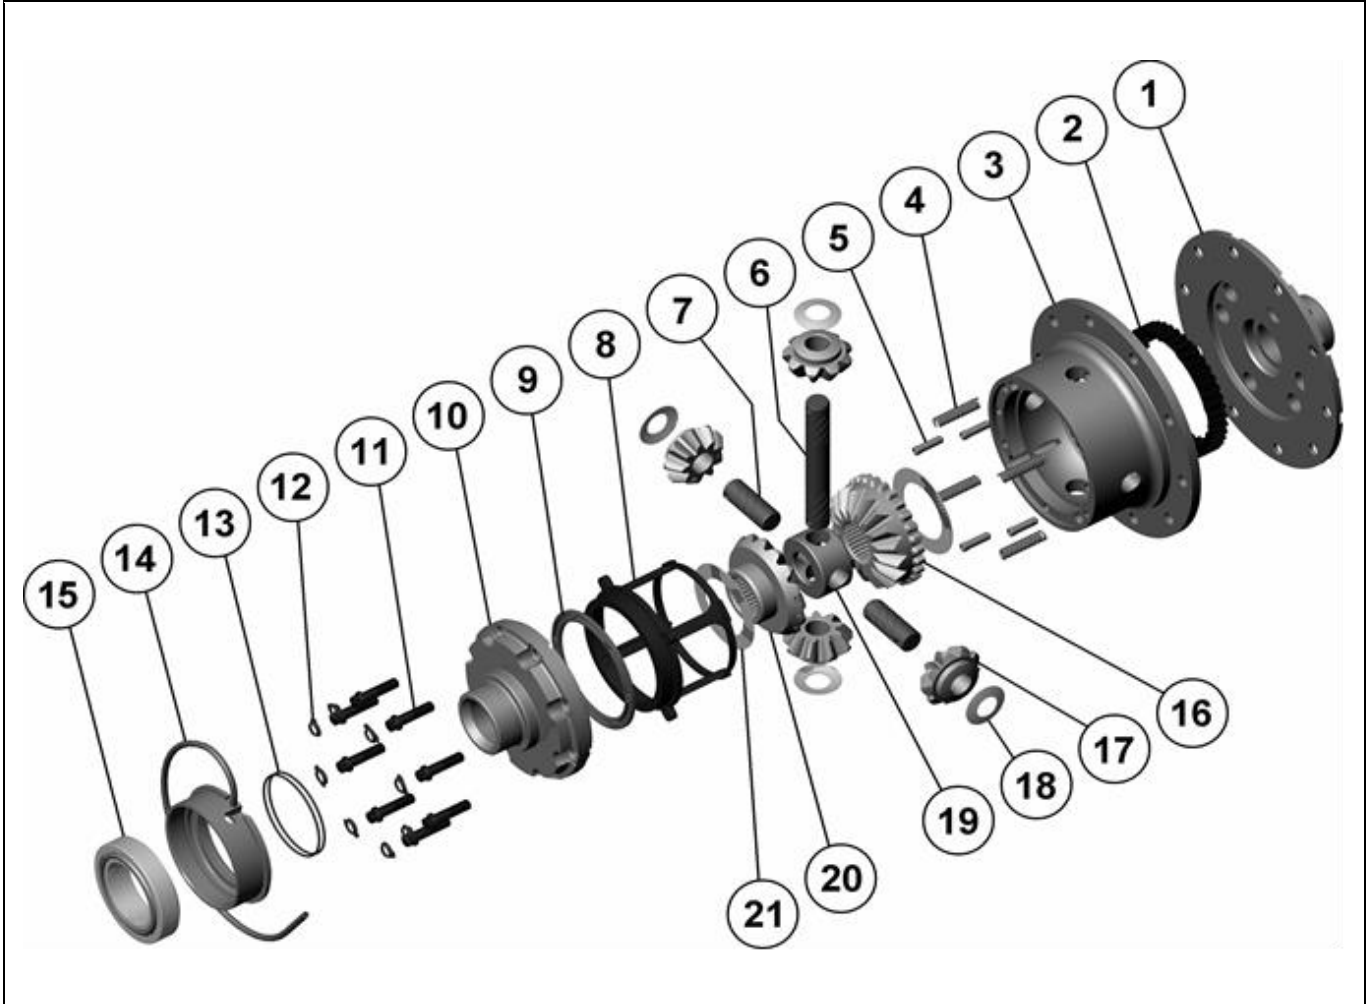

### PARTS LIST

ITEM #	QTY	DESCRIPTION	PART #	NOTES
01	1	FLANGE CAP	021705	
02	1	CLUTCH GEAR	050402	
03	1	DIFFERENTIAL CASE	010408	
04	1	RETURN SPRING (PK OF 4)	150112SP	
05	2	RETAINING PIN SET (PK OF 2)	120302SP	
06	1	LONG CROSS SHAFT	061301	
07	2	SHORT CROSS SHAFT	061401	
08	1	PISTON	040103SP	
09	1	BONDED SEAL	160701SP	
10	1	CYLINDER CAP ASSEMBLY	030429	
11	1	CYL CAP RETAINING BOLT (PK OF 8)	200205SP	
12	1	LOCKING TAB (8mm) (PK OF 8)	150401SP	
13	1	SEAL HOUSING O-RINGS (PK OF 2)	160232-2	1
14	1	SEAL HOUSING KIT	080305SP	3
15	1	TAPERED ROLLER BEARING	160116	2
16	1	SPLINED SIDE GEAR	SEE NOTE	4
17	4	PINION GEAR	SEE NOTE	4
18	1	PINION THRUST WASHER (PK OF 4)	151111SP	
19	1	SPIDER BLOCK	070402	
20	1	SIDE GEAR	SEE NOTE	4
21	1	S GEAR THRUST WASHER (PK OF 2)	151003SP	
*	1	BULKHEAD FITTING KIT (O-RING TYPE)	170111	
*	1	PUSH-IN FITTING (5mm to 1/8"BSPP)	170201SP	
*	1	AIR LINE (5mm DIA X 6m LONG)	170301SP	
*	1	SOLENOID VALVE (12V)	180103	
*	1	SWITCH RR LOCKER	180224	
*	1	CABLE TIE (PK OF 25)	180305	
*	1	OPERATING & SERVICE MANUAL	210200	
*	1	INSTALLATION GUIDE	210289	

### NOTES

- 1 For replacement O-rings use only BS037 Viton 75.
- 2 For replacement bearing use Timken part # X32010X / Y32010X.
- 3 Seal housing comes pre-installed.
- 4 Available only as complete 6 gear set # 728B023
- To service O-rings or bearing remove the seal housing assembly with a bearing puller. 86mm bearing OD.

**RD89**

Toyota Tacoma, RR\*\*

**\*\*THIS MODEL IS SUPERSEDED BY RD129, CROSSED OUT PARTS NOT AVAILABLE**

### SPECIFICATIONS

Axle Spline	30 tooth, Ø33.0mm [1.30"]
Ratio Supported	All
Ring Gear ID	127.5mm [5.02"]
Ring Gear OD	213mm [8.4"]
Ring Gear Bolts	12 bolts on Ø152mm [5.98"]
Ring Gear Torque	96Nm [71 ft-lb]
Backlash	0.13-0.18mm [0.005-0.007"]
Bearing Cap Torque	85Nm [63 ft-lb]