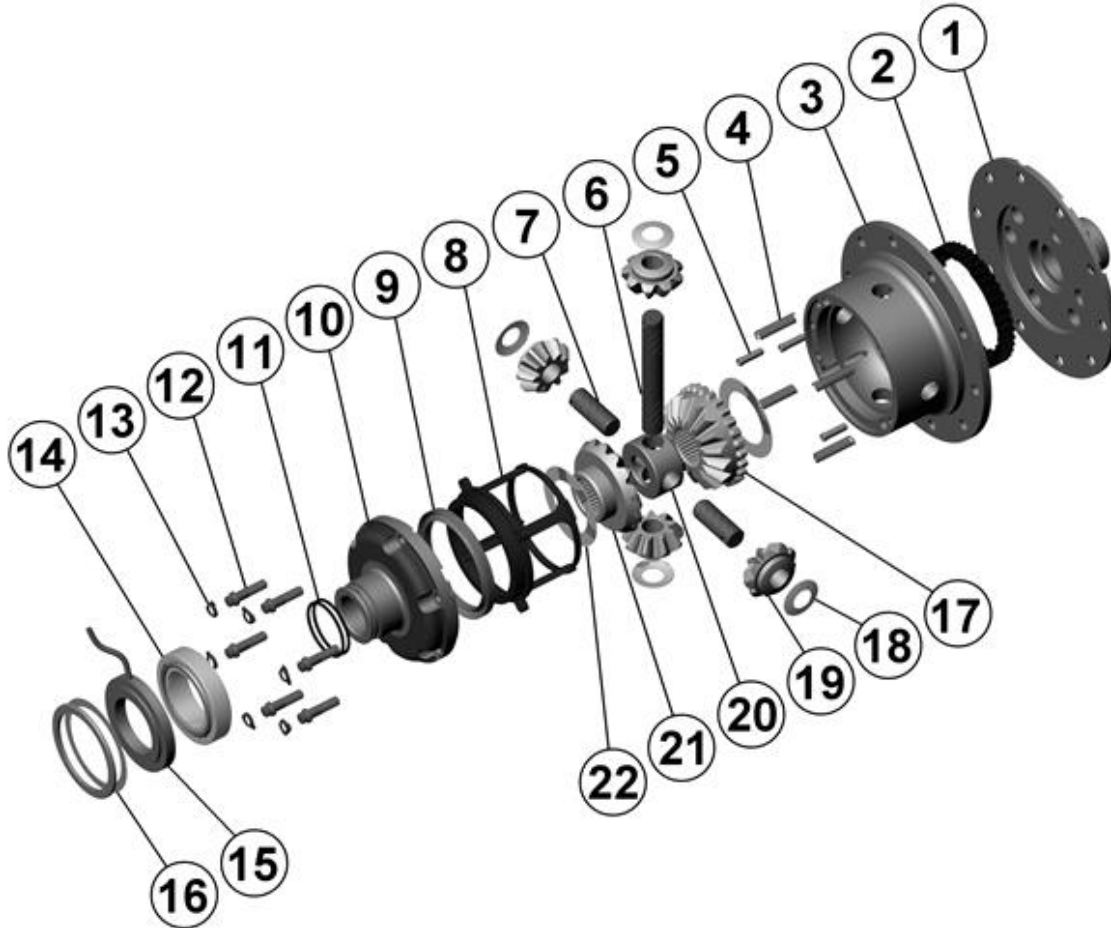

RD96

Dana 60,32 SPL,4.10 & DN

****THIS MODEL WAS SUPERSEDED BY RD165, CROSSED OUT PARTS NOT AVAILABLE**

PARTS LIST

ITEM #	QTY	DESCRIPTION	PART #	NOTES
01	1	FLANGE CAP	021502	
02	1	CLUTCH GEAR	050401	
03	1	DIFFERENTIAL CASE	011702	
04	1	RETURN SPRING (PK OF 4)	150101SP	
05	1	RETAINING PIN SET (PK OF 4)	120301SP	
06	1	LONG CROSS SHAFT	060703	
07	2	SHORT CROSS SHAFT	060802	
08	1	PISTON	040501SP	
09	1	BONDED SEAL	160703SP	
10	1	CYLINDER CAP	030803SP	
11	1	SEAL HOUSING O-RINGS (PK OF 2)	160207-2	1
12	1	CYL CAP RETAINING BOLT (PK OF 8)	200205SP	
13	1	LOCKING TAB (8mm) (PK OF 8)	150401SP	
14	1	TAPERED ROLLER BEARING	160107	2
15	1	SEAL HOUSING KIT	080701SP	
16	1	SHIM KIT	SHK001	
*	1	MASTER SHIM	150330	
17	1	SPLINED SIDE GEAR	SEE NOTE	3
18	1	PINION THRUST WASHER (PK OF 4)	151104SP	
19	4	PINION GEAR	SEE NOTE	3
20	1	SPIDER BLOCK	070401	
21	1	SIDE GEAR	SEE NOTE	3
22	1	S GEAR THRUST WASHER (PK OF 2)	151004SP	
*	1	BULKHEAD FITTING KIT (O-RING TYPE)	170111	
*	1	PUSH-IN FITTING (5mm to 1/8" BSPP)	170201SP	
*	1	AIR LINE (5mm DIA X 6m LONG)	170301SP	
*	1	SOLENOID VALVE (12V)	180103	
*	1	SWITCH FR OR RR LOCKER	180225	
*	1	CABLE TIE (PK OF 25)	180305	
*	1	OPERATING & SERVICE MANUAL	210200	
*	1	INSTALLATION GUIDE	210296	

* *Not illustrated in exploded view*

NOTES

- 1 For replacement O-rings use only BS136 Viton 75.
- 2 For replacement bearing use Timken part # 387A / 382A.
For ratio of 4.56:1 and up refer to RD95 ([Section 2.95](#)).
- 3 Available only as complete 6 gear set # 728E061

RD96

Dana 60,32 SPL,4.10 & DN

****THIS MODEL WAS SUPERSEDED BY RD165, CROSSED OUT PARTS NOT AVAILABLE**

EXPLODED DIAGRAM

SPECIFICATIONS

Axle Spline	32 tooth, Ø35.8mm [1.41"]
Ratio Supported	4.10:1 & down
Ring Gear ID	162.0mm [6.38"]
Ring Gear OD	248mm [9.75"]
Ring Gear Bolts	12 bolts on Ø191mm [7.50"]
Ring Gear Torque	149Nm [110 ft-lb]
Backlash	0.15-0.25mm [0.006-0.010"]
Bearing Cap Torque	108Nm [80 ft-lb]