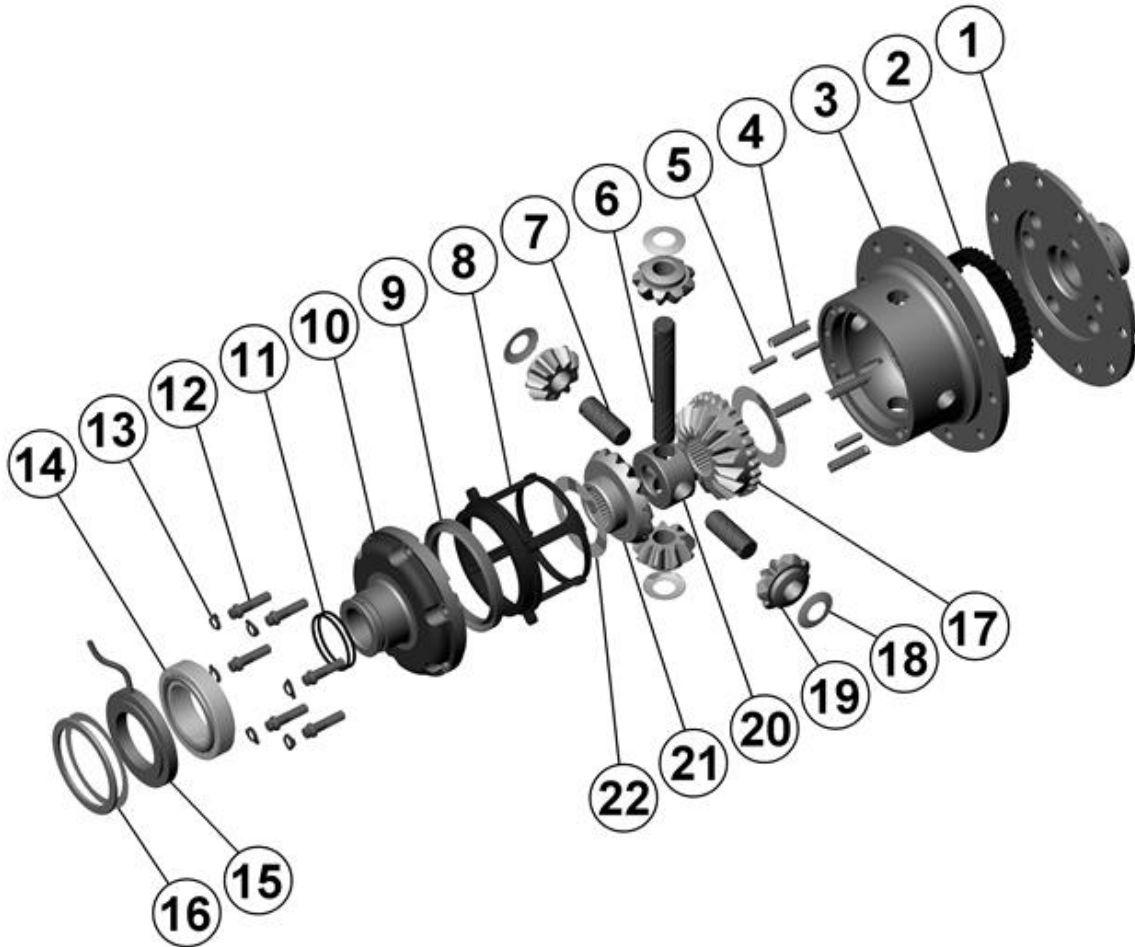

RD97

Dana 70,32 SPL,4.56 & UP

****THIS MODEL WAS SUPERSEDED BY RD170, CROSSED OUT PARTS NOT AVAILABLE**

PARTS LIST

ITEM #	QTY	DESCRIPTION	PART #	NOTES
01	1	FLANGE CAP	022502	
02	1	CLUTCH GEAR	050401	
03	1	DIFFERENTIAL CASE	012401	
04	1	RETURN SPRING (PK OF 4)	150101SP	
05	1	RETAINING PIN SET (PK OF 4)	120301SP	
06	1	LONG CROSS SHAFT	060703	
07	2	SHORT CROSS SHAFT	060802	
08	1	PISTON	040501SP	
09	1	BONDED SEAL	160703SP	
10	1	CYLINDER CAP	030803SP	
11	1	SEAL HOUSING O-RINGS (PK OF 2)	160207-2	1
12	1	CYL CAP RETAINING BOLT (PK OF 8)	200205SP	
13	1	LOCKING TAB (8mm) (PK OF 8)	150401SP	
14	1	TAPERED ROLLER BEARING	160107	2
15	1	SEAL HOUSING KIT	080701SP	
16	1	SHIM KIT	SHK001	
*	1	MASTER SHIM	150330	
17	1	SPLINED SIDE GEAR	SEE NOTE	3
18	1	PINION THRUST WASHER (PK OF 4)	151104SP	
19	4	PINION GEAR	SEE NOTE	3
20	1	SPIDER BLOCK	070401	
21	1	SIDE GEAR	SEE NOTE	3
22	1	S GEAR THRUST WASHER (PK OF 2)	151004SP	
*	1	BULKHEAD FITTING KIT (O-RING TYPE)	170111	
*	1	PUSH-IN FITTING (5mm to 1/8"BSPP)	170201SP	
*	1	AIR LINE (5mm DIA X 6m LONG)	170301SP	
*	1	SOLENOID VALVE (12V)	180103	
*	1	SWITCH RR LOCKER	180224	
*	1	CABLE TIE (PK OF 25)	180305	
*	1	OPERATING & SERVICE MANUAL	210200	
*	1	INSTALLATION GUIDE	210297	

* *Not illustrated in exploded view*

NOTES

- 1 For replacement O-rings use only BS136 Viton 75.
- 2 For replacement bearing use Timken part # 387A / 382A.
For ratio of 4.10:1 and down refer to RD98 (Section 2.98).
- 3 Available only as complete 6 gear set # 728E061

RD97

Dana 70,32 SPL,4.56 & UP

****THIS MODEL WAS SUPERSEDED BY RD170, CROSSED OUT PARTS NOT AVAILABLE**

EXPLODED DIAGRAM

SPECIFICATIONS

Axle Spline	32 tooth, Ø35.8mm [1.41"]
Ratio Supported	4.56:1 & up
Ring Gear ID	174.9mm [6.89"]
Ring Gear OD	267mm [10.5"]
Ring Gear Bolts	12 bolts on Ø203mm [8.00"]
Ring Gear Torque	149Nm [110 ft-lb]
Backlash	0.15-0.25mm [0.006-0.010"]
Bearing Cap Torque	108Nm [80 ft-lb]